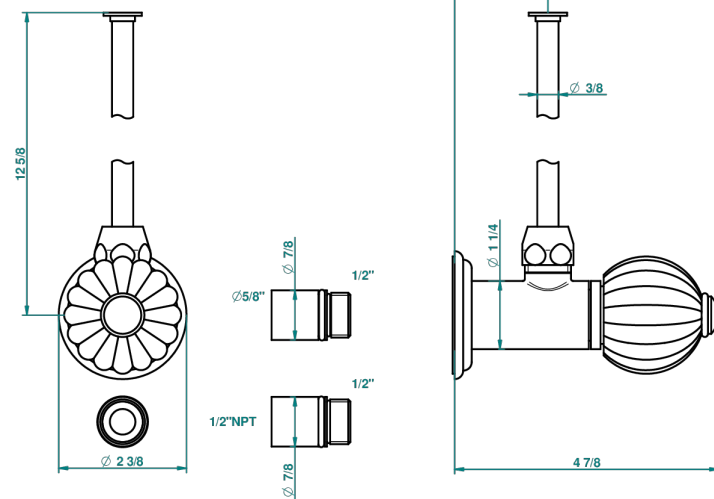

# MANDARINE CRISTAL CLARO

U1D-181/SWC

Angle valve with 3/8 toiletsupply quick adaptator set

THG<sup>®</sup>  
PARIS

34886

10/07/2014

## CARACTERÍSTICAS

- Mandarine cristal claro
- Angle valve with 3/8 toiletsupply quick adaptator set