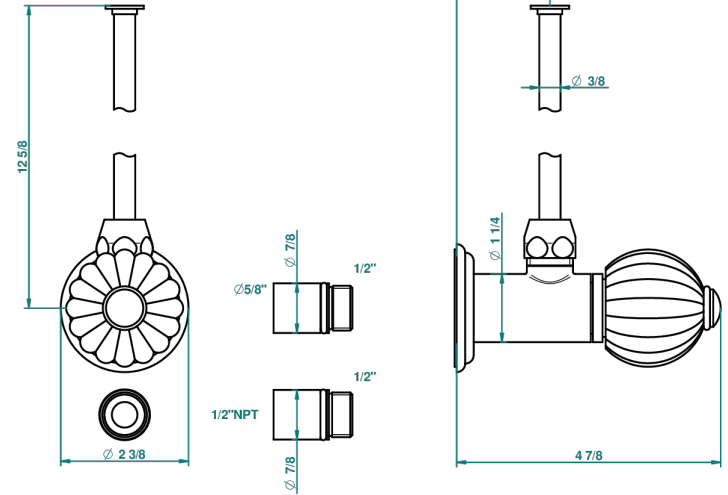

MANDARINE CLEAR CRYSTAL

U1D-181/SWC

Angle supply valve with 3/8" adaptor set for toilet

34886

10/07/2014

CHARACTERISTIC

- Mandarin Clear crystal
- Angle supply valve with 3/8" adaptor set for toilet

AVAILABLE FINITIONS