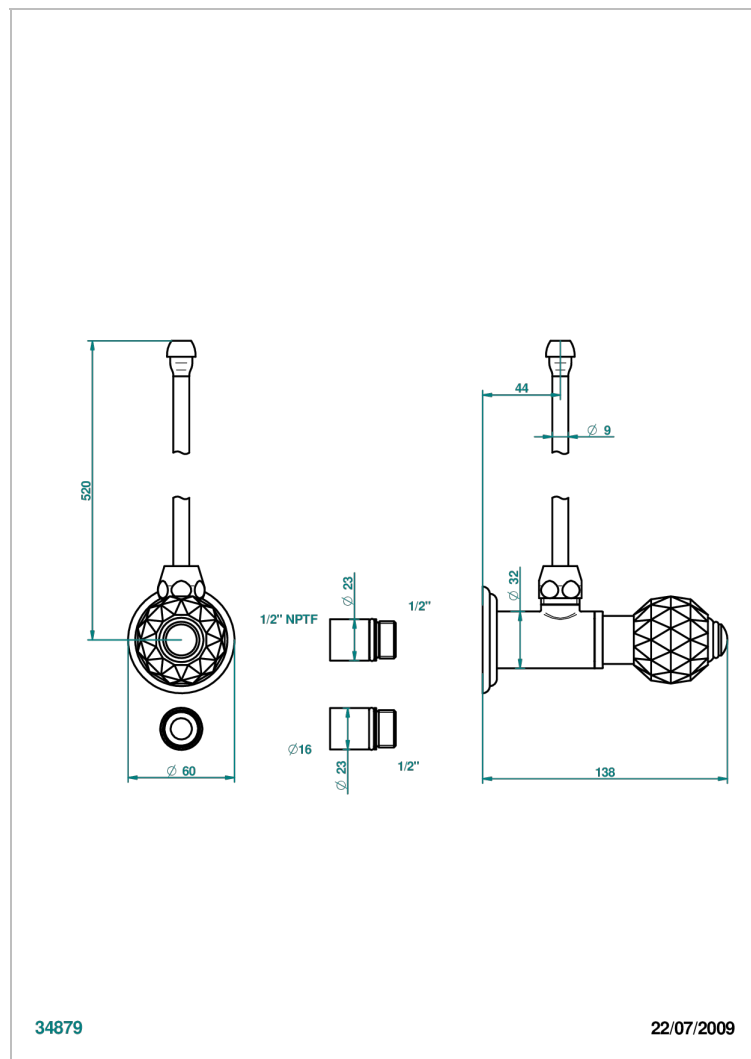

# MANDARINE CRISTALLIA DIAMANT

U1K-181/SLA

Angle valve with 3/8 supply lavatory quick adaptor set

THG<sup>®</sup>  
PARIS

34879

22/07/2009

## CARACTERÍSTICAS

- Mandarin Crystallia Diamant
- Angle valve with 3/8 supply lavatory quick adaptor set