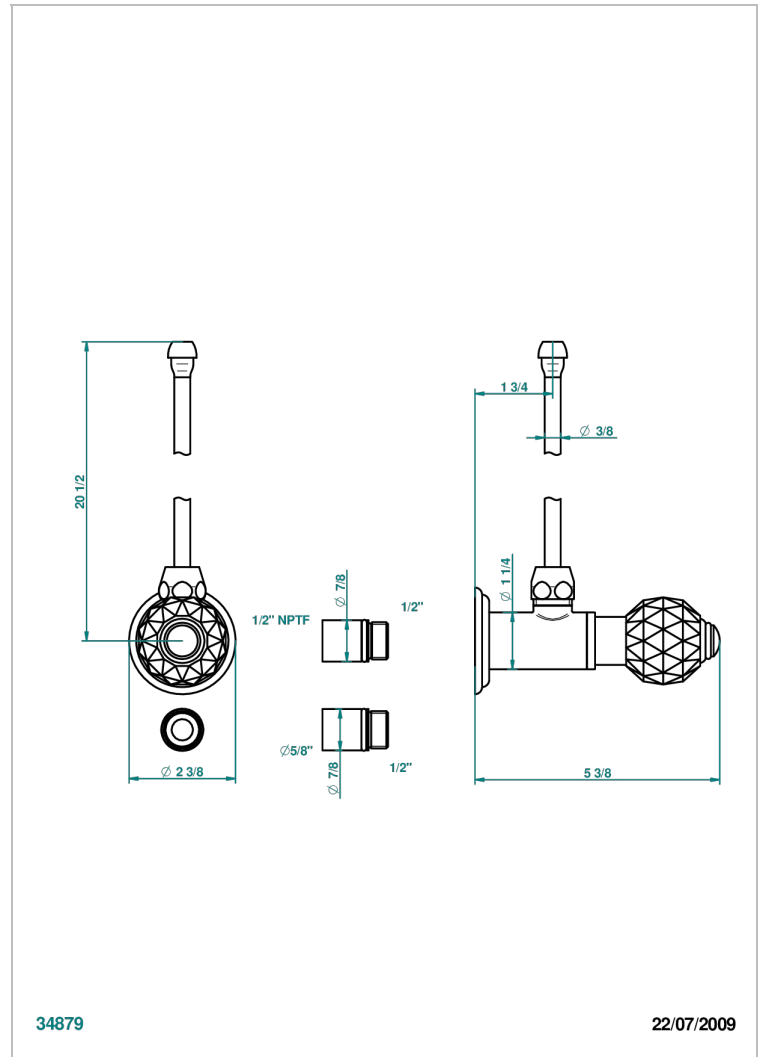

# MANDARINE CRISTALLIA DIAMANT

U1K-181/SLA

Angle valve with 3/8 supply lavatory quick adaptor set

THG<sup>®</sup>  
PARIS

34879

22/07/2009

## CARACTERÍSTICAS

- Mandarine Cristallia Diamant
- Angle valve with 3/8 supply lavatory quick adaptor set