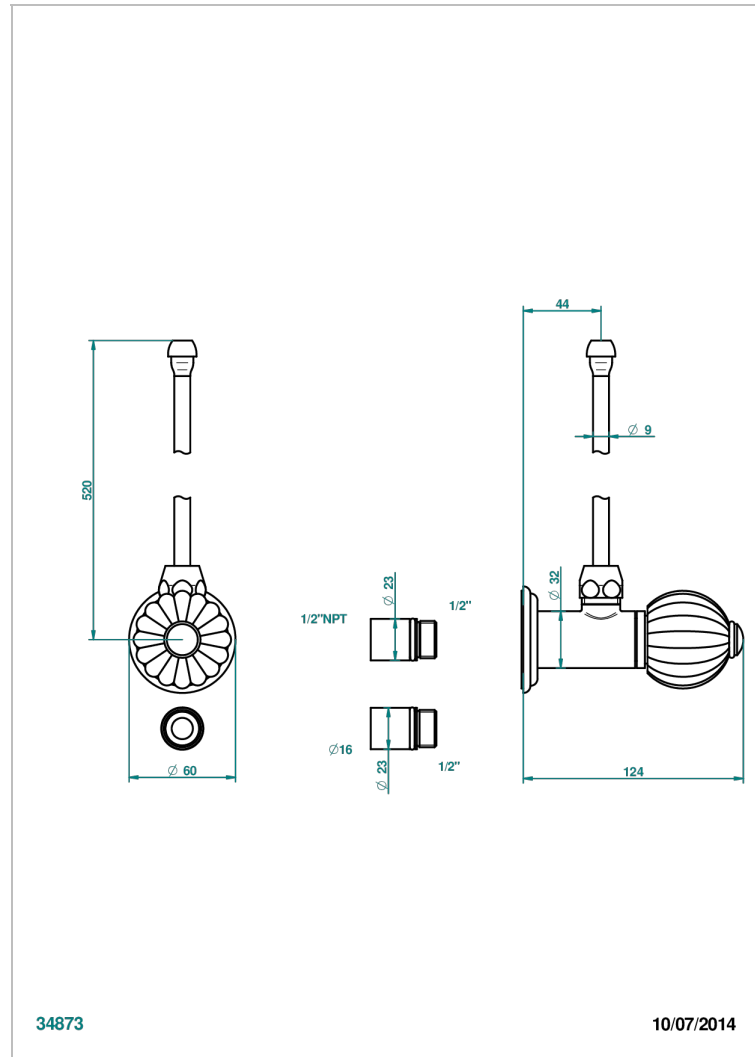

MANDARINE CLEAR CRYSTAL

U1D-181/SLA

Angle supply valve with 3/8" adaptor set

THG[®]
PARIS

34873

10/07/2014

CHARACTERISTIC

- Mandarin Clear crystal
- Angle supply valve with 3/8" adaptor set