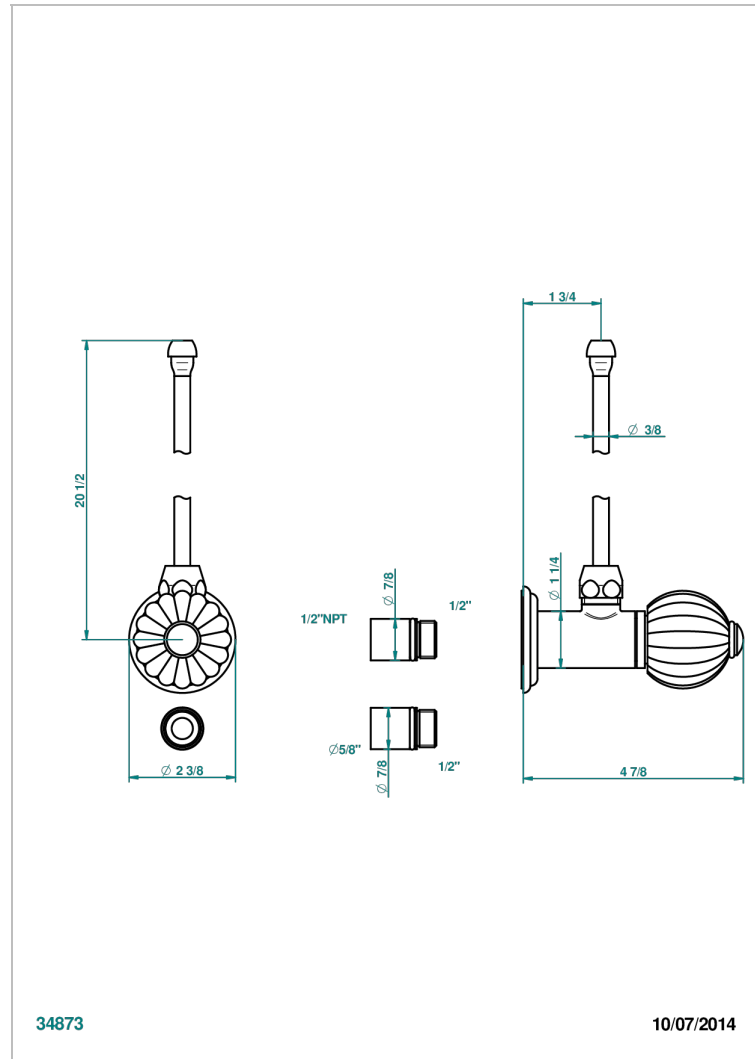

MANDARINE CLEAR CRYSTAL

U1D-181/SLA

Angle supply valve with 3/8" adaptor set

THG[®]
PARIS

34873

10/07/2014

CHARACTERISTIC

- Mandarin Clear crystal
- Angle supply valve with 3/8" adaptor set