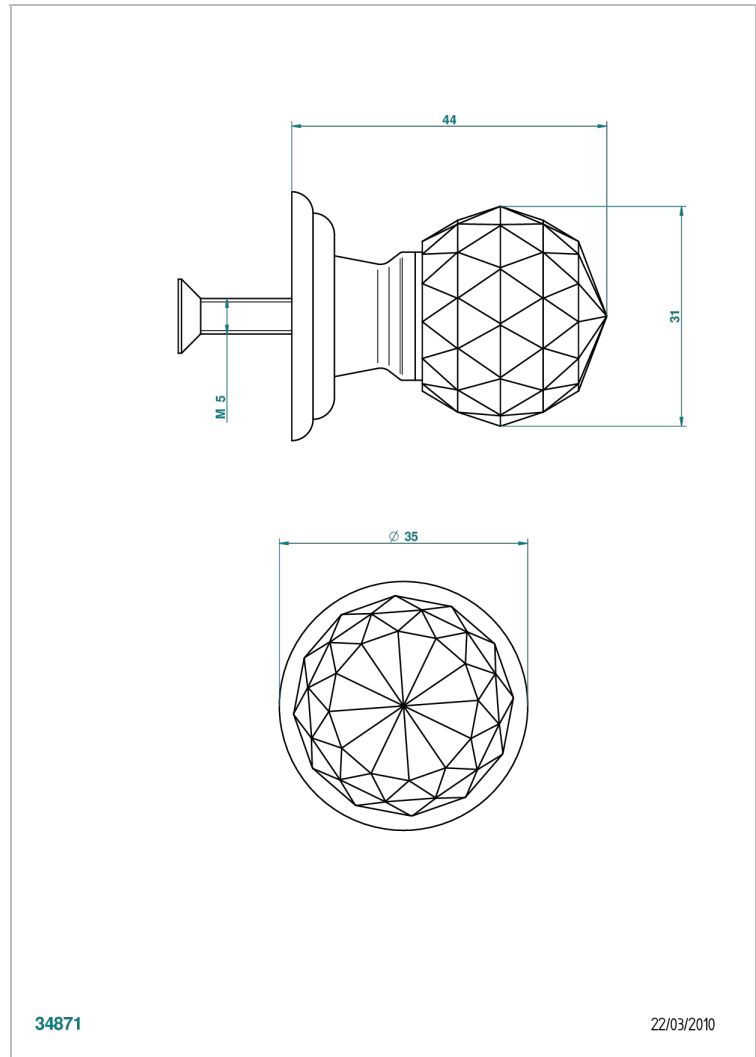

MANDARINE CRISTALLIA DIAMANT

U1K-26BP

Medium size knob

THG[®]
PARIS

CHARACTERISTIC

- Mandarin Cristallia Diamant
- Medium size knob

AVAILABLE FINITIONS

Antique nickel - H28
Black ceram - D30
Blush PVD - H62
Brass color PVD - H49
Brown bronze color PVD - F33
Gold color PVD - H52