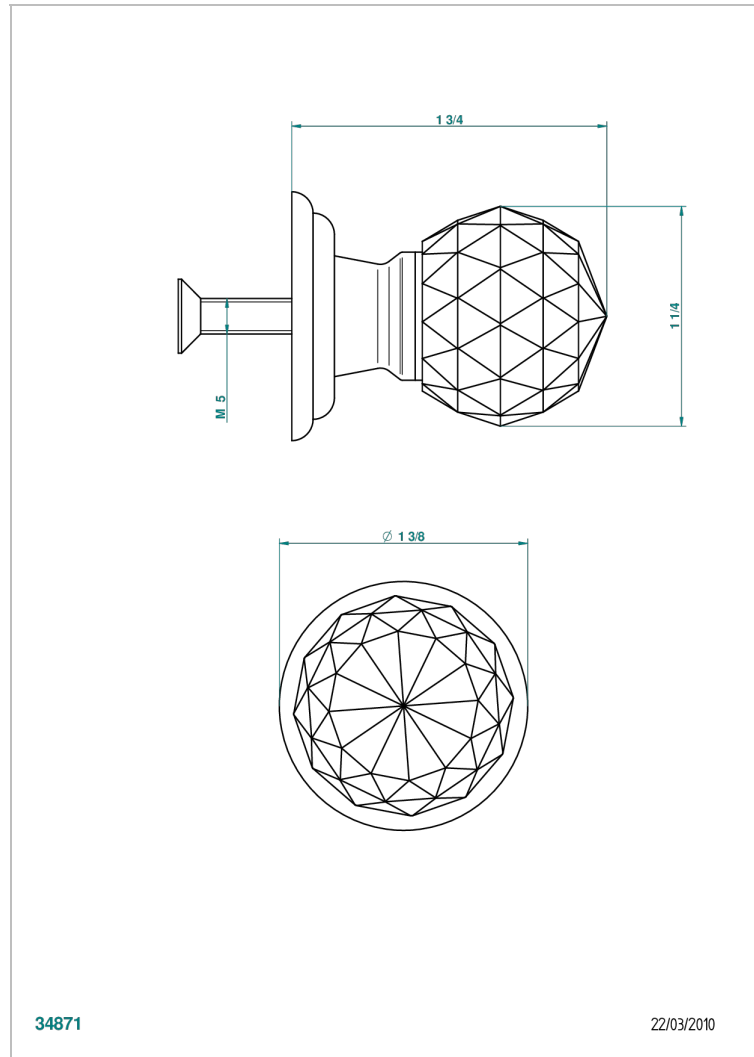

MANDARINE CRISTALLIA DIAMANT

U1K-26BP

Medium size knob

THG[®]
PARIS

CHARACTERISTIC

- Mandarin Cristallia Diamant
- Medium size knob

AVAILABLE FINITIONS

Antique nickel - H28
Black ceram - D30
Blush PVD - H62
Brass color PVD - H49
Brown bronze color PVD - F33
Gold color PVD - H52