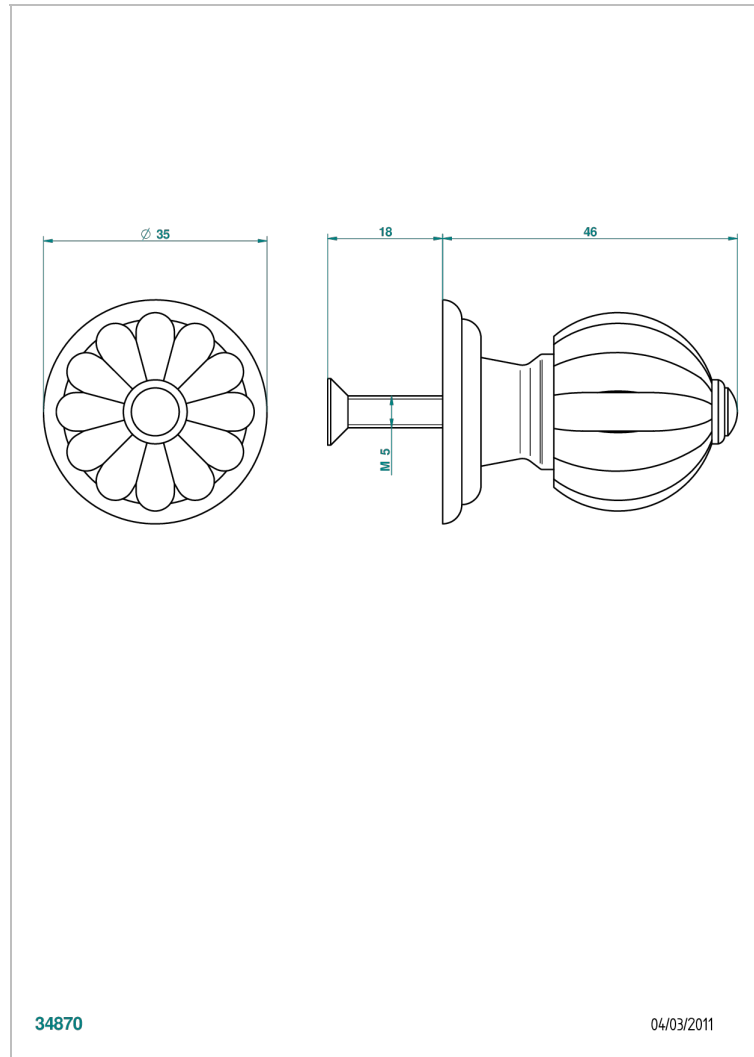

MANDARINE CLEAR CRYSTAL

U1D-26BP

Medium size knob

THG[®]
PARIS

CHARACTERISTIC

- Mandarin Clear crystal
- Medium size knob

AVAILABLE FINITIONS

Black ceram - D30
Blush PVD - H62
Brass color PVD - H49
Brown bronze color PVD - F33
Chrome polished - A02
Chrome polished / gold polished - G02