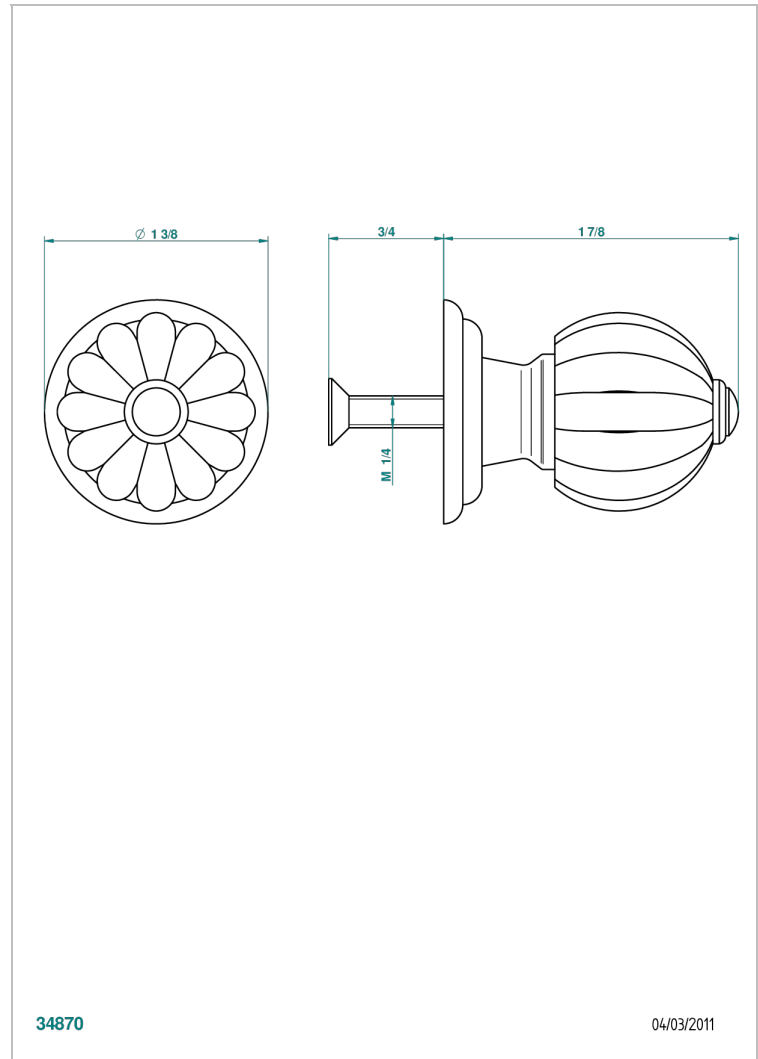

# MANDARINE CLEAR CRYSTAL

U1D-26BP

Medium size knob

THG<sup>®</sup>  
PARIS

34870

04/03/2011

## CHARACTERISTIC

- Mandarin Clear crystal
- Medium size knob