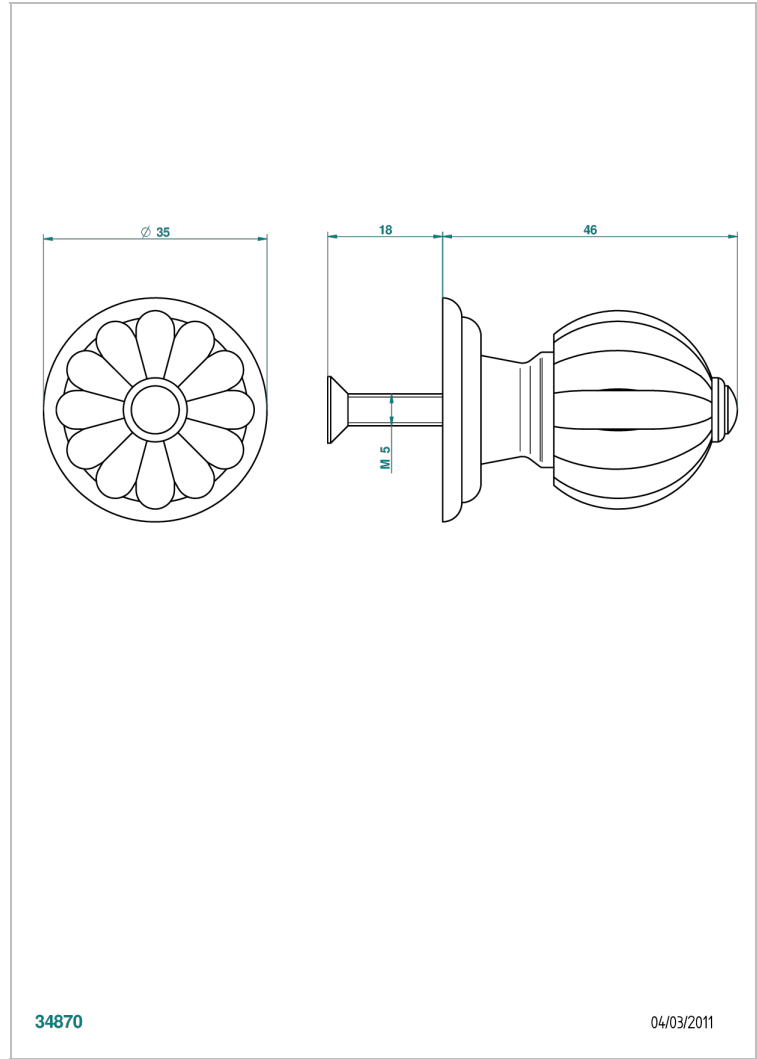

# MANDARINE CLEAR CRYSTAL

U1D-26BP

Medium size knob

THG<sup>®</sup>  
PARIS

34870

04/03/2011

## CHARACTERISTIC

- Mandarine Clear crystal
- Medium size knob

## AVAILABLE FINITIONS

Antique nickel - H28  
Black ceram - D30  
Blush PVD - H62  
Brass color PVD - H49  
Brown bronze color PVD - F33  
Gold color PVD - H52

Graphite PVD - H64  
Lacquered light bronze - D01  
Matt Umber PVD - H67  
Matt blush PVD - H60  
Matt brass color PVD - H50  
Matt brown bronze color PVD - F34