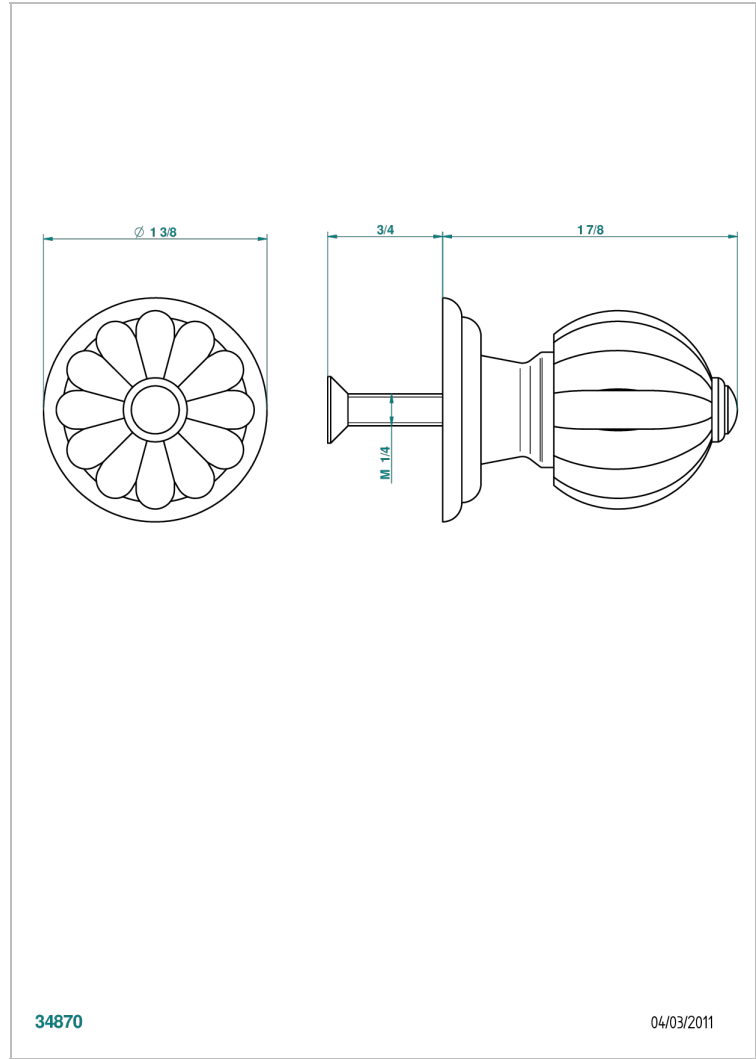

MANDARINE CLEAR CRYSTAL

U1D-26BP

Medium size knob

THG[®]
PARIS

CHARACTERISTIC

- Mandarin Clear crystal
- Medium size knob

AVAILABLE FINITIONS

Antique nickel - H28
Black ceram - D30
Blush PVD - H62
Brass color PVD - H49
Brown bronze color PVD - F33
Gold color PVD - H52