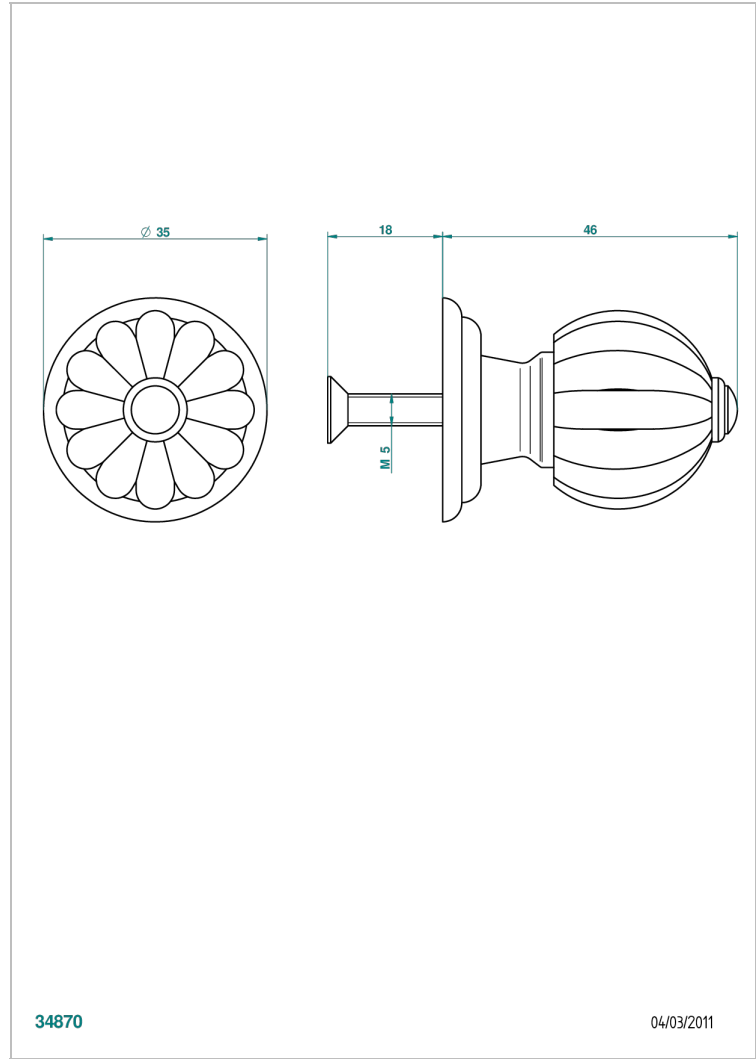

MANDARINE CLEAR CRYSTAL

U1D-26BP

Medium size knob

THG[®]
PARIS

34870

04/03/2011

CHARACTERISTIC

- Mandarine Clear crystal
- Medium size knob

AVAILABLE FINITIONS

Antique nickel - H28
Black ceram - D30
Blush PVD - H62
Brass color PVD - H49
Brown bronze color PVD - F33
Gold color PVD - H52

Graphite PVD - H64
Lacquered light bronze - D01
Matt Umber PVD - H67
Matt blush PVD - H60
Matt brass color PVD - H50
Matt brown bronze color PVD - F34