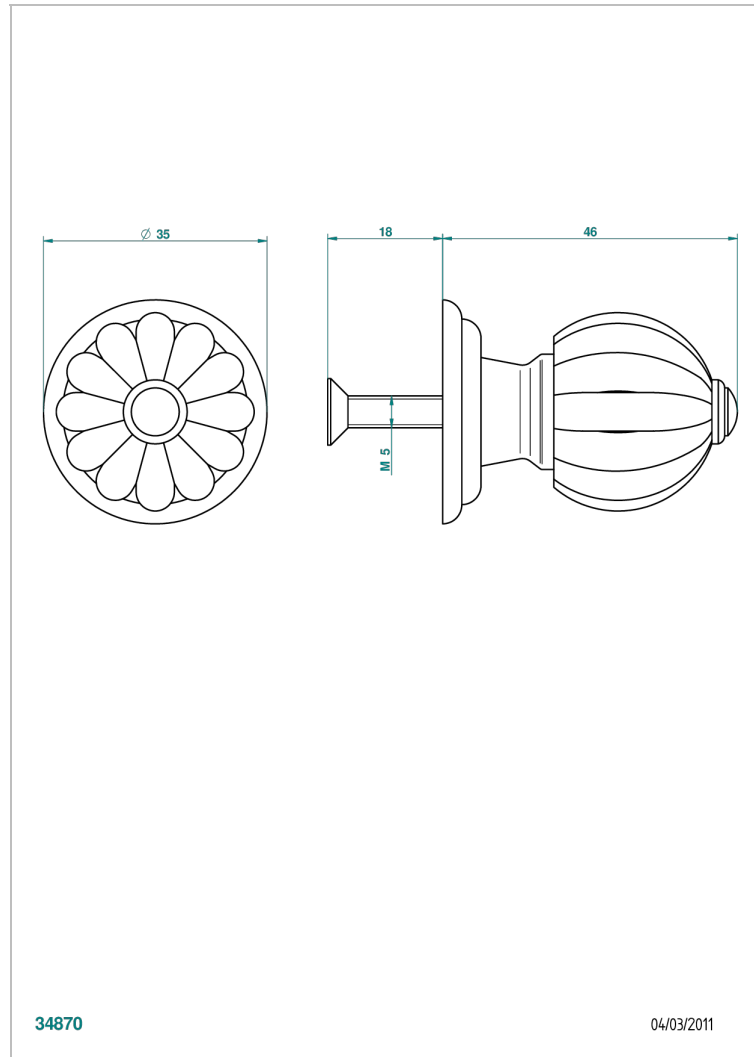

# MANDARINE CLEAR CRYSTAL

U1D-26BP

Medium size knob

THG<sup>®</sup>  
PARIS

34870

04/03/2011

## CHARACTERISTIC

- Mandarine Clear crystal
- Medium size knob