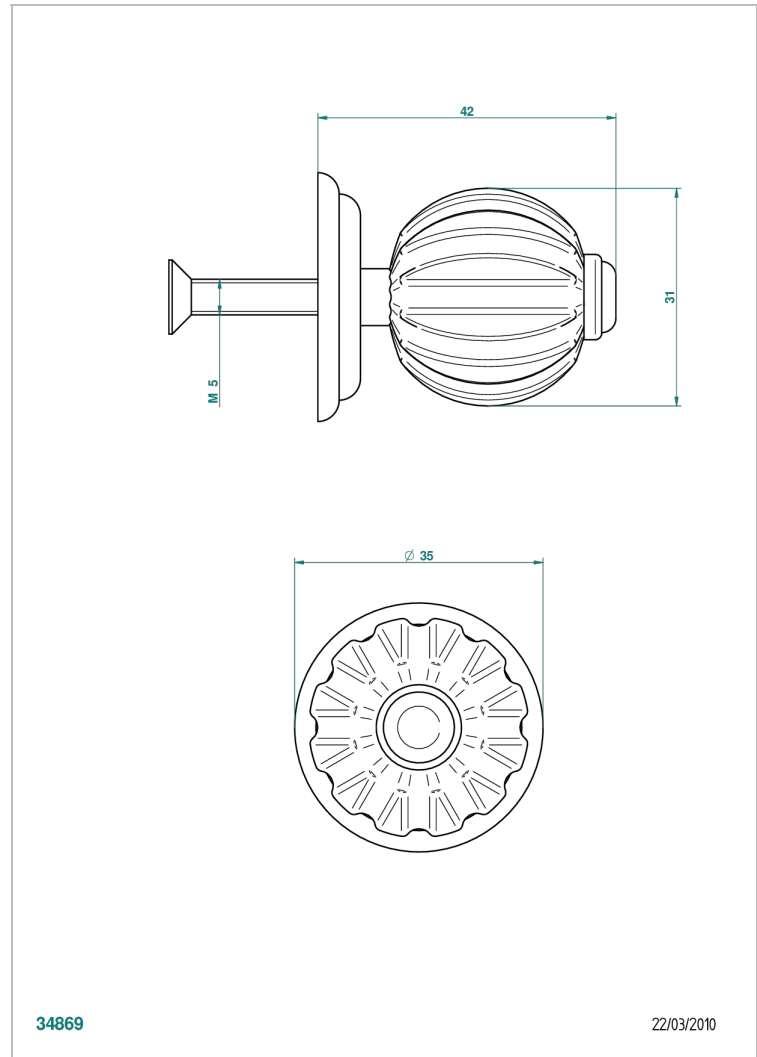

MANDARINE METAL

U1A-26BP

Medium size knob

THG[®]
PARIS

CHARACTERISTIC

- Mandarin Metal
- Medium size knob

AVAILABLE FINITIONS

Antique nickel - H28
Black ceram - D30
Blush PVD - H62
Brass color PVD - H49
Brown bronze color PVD - F33
Gold color PVD - H52

Nickel color PVD - H55
Polished chrome (color finish) - A02
Polished chrome / Polished gold (color finish) - G02
Polished gold (color finish) - F01
Polished nickel - B01
Soft gold - F30

Soft matt gold - F31
Umber PVD - H66
Varnished matt antique red copper (color finish) - H07