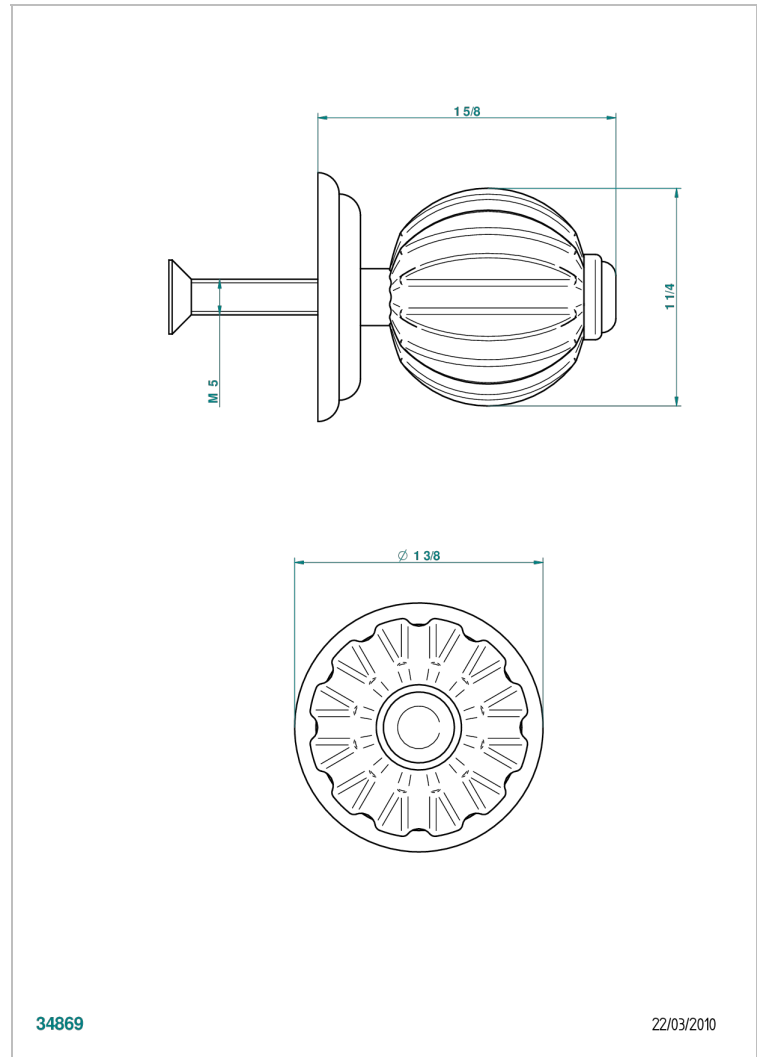

# MANDARINE METAL

U1A-26BP

Medium size knob

THG<sup>®</sup>  
PARIS

## CHARACTERISTIC

- Mandarin Metal
- Medium size knob