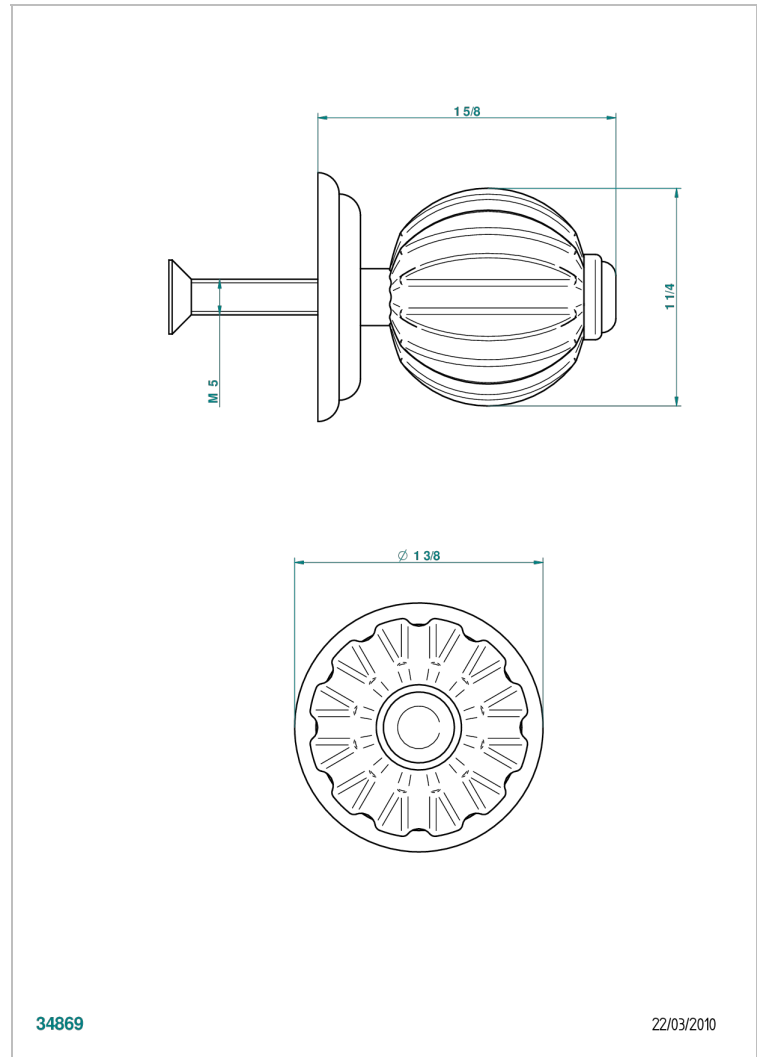

MANDARINE METAL

U1A-26BP

Medium size knob

THG[®]
PARIS

CHARACTERISTIC

- Mandarin Metal
- Medium size knob

AVAILABLE FINITIONS

Antique nickel - H28
Black ceram - D30
Blush PVD - H62
Brass color PVD - H49
Brown bronze color PVD - F33
Gold color PVD - H52