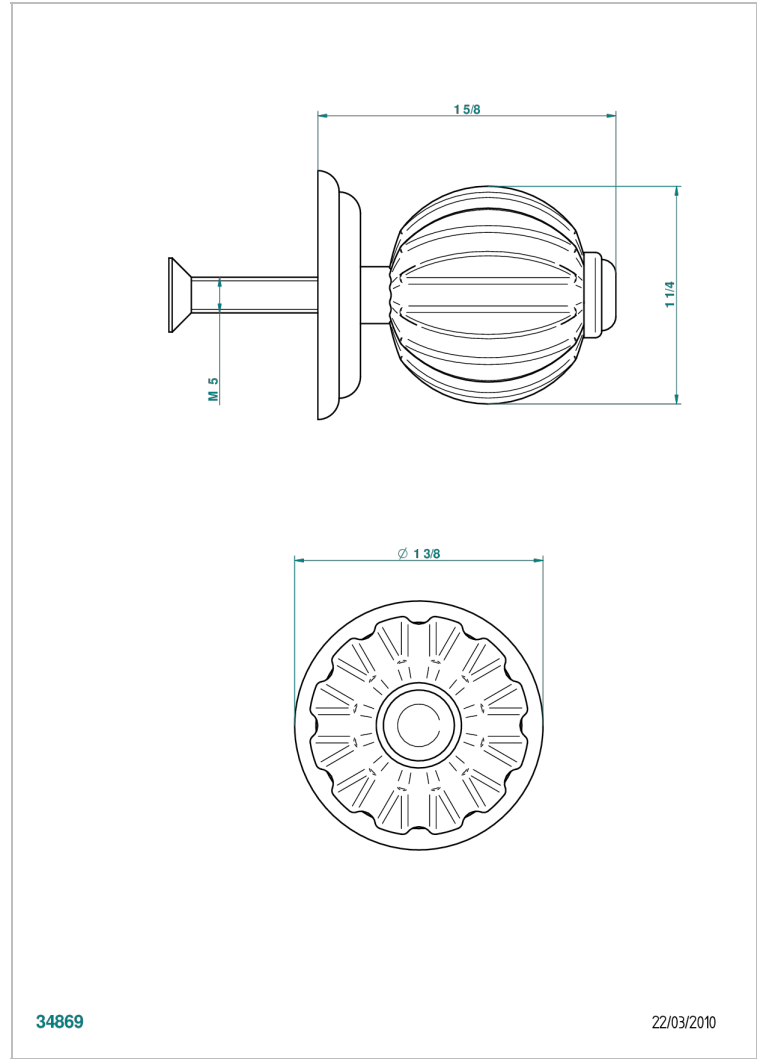

# MANDARINE METAL

U1A-26BP

Medium size knob

THG<sup>®</sup>  
PARIS

## CHARACTERISTIC

- Mandarin Metal
- Medium size knob