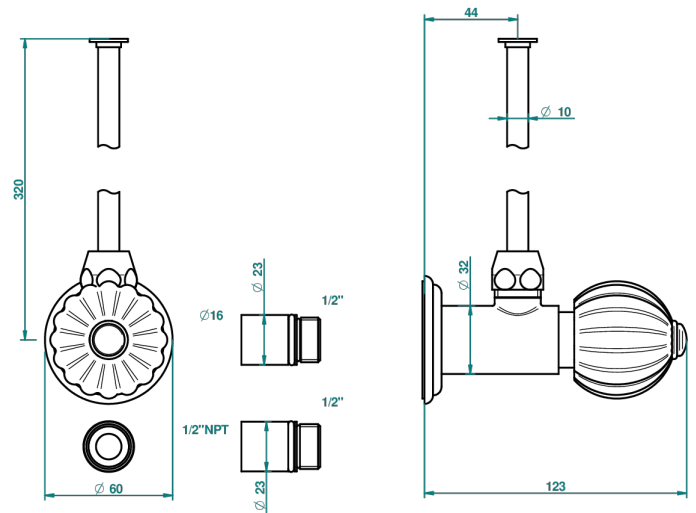

MANDARINE METAL

U1A-181/SWC

Angle valve with 3/8 toiletsupply quick adaptator set

THG[®]
PARIS

34868

09/07/2014

CARACTERÍSTICAS

- Mandarin Metal
- Angle valve with 3/8 toiletsupply quick adaptator set