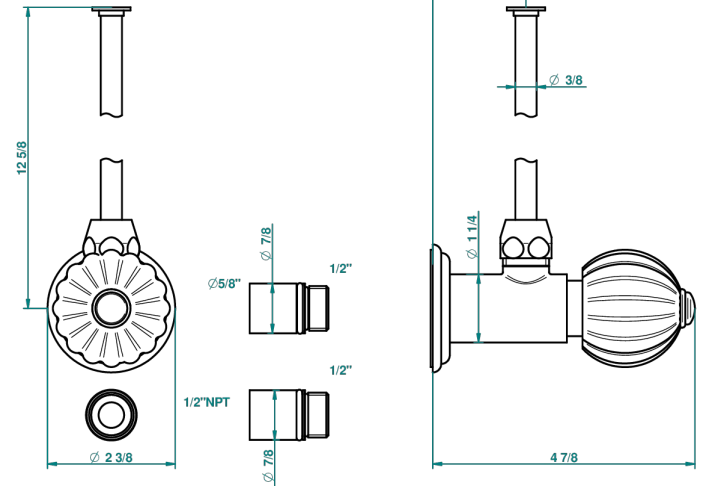

MANDARINE METAL

U1A-181/SWC

Angle supply valve with 3/8" adaptor set for toilet

34868

09/07/2014

CHARACTERISTIC

- Mandarin Metal
- Angle supply valve with 3/8" adaptor set for toilet

AVAILABLE FINITIONS