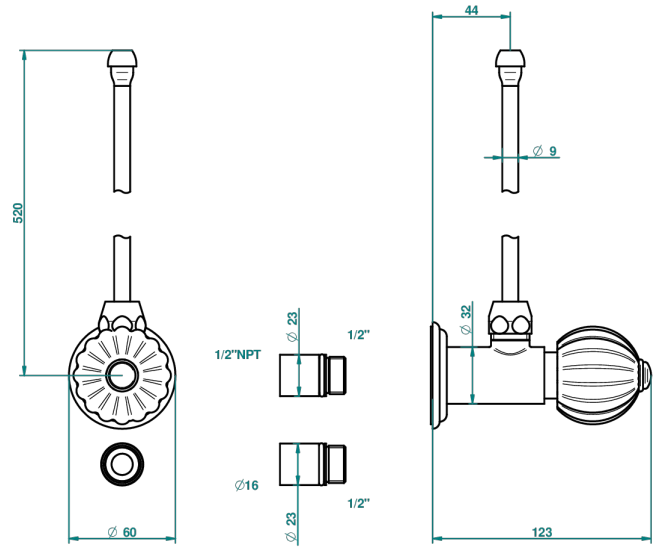

MANDARINE METAL

U1A-181/SLA

Angle supply valve with 3/8" adaptor set

THG[®]
PARIS

34865

09/07/2014

CHARACTERISTIC

- Mandarin Metal
- Angle supply valve with 3/8" adaptor set