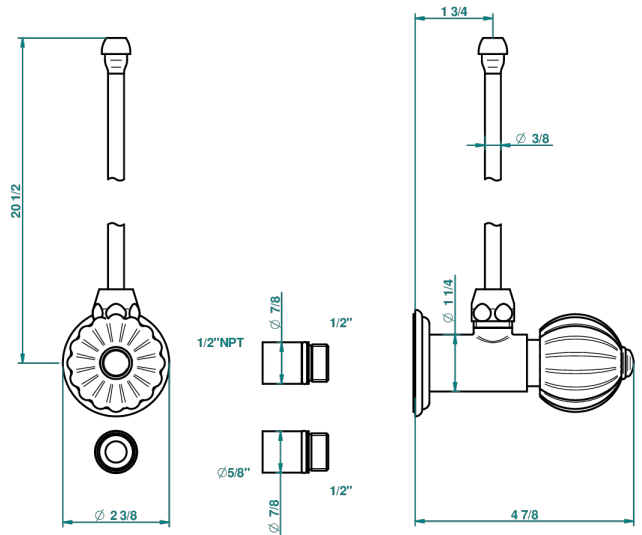

MANDARINE METAL

U1A-181/SLA

Angle supply valve with 3/8" adaptor set

THG[®]
PARIS

34865

09/07/2014

CHARACTERISTIC

- Mandarin Metal
- Angle supply valve with 3/8" adaptor set