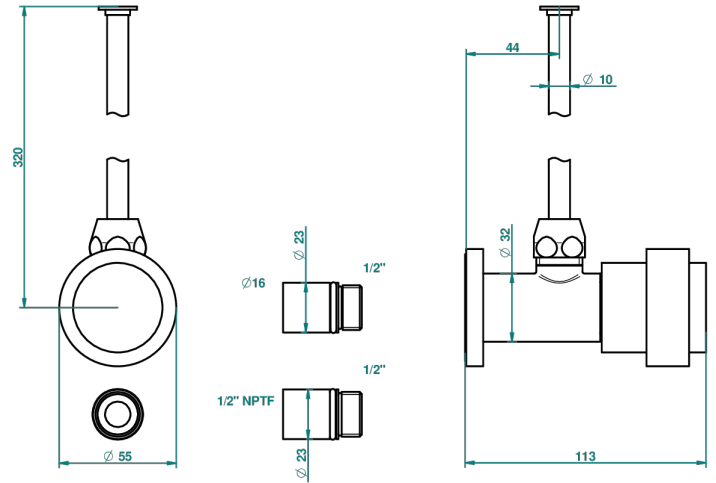

# DIPLOMATE ANILLO LISO

U4A-181/SWC

Angle valve with 3/8 toiletsupply quick adaptator set

THG<sup>®</sup>  
PARIS

34853

21/07/2009

## CARACTERÍSTICAS

- Diplomate anillo liso
- Angle valve with 3/8 toiletsupply quick adaptator set