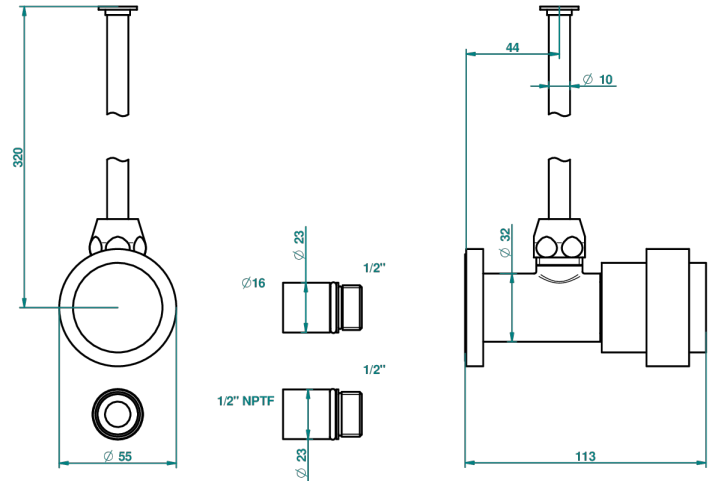

# DIPLOMATE SMOOTH RINGS

U4A-181/SWC

Angle supply valve with 3/8" adaptor set for toilet

THG<sup>®</sup>  
PARIS

34853

21/07/2009

## CHARACTERISTIC

- Diplomat Smooth rings
- Angle supply valve with 3/8" adaptor set for toilet