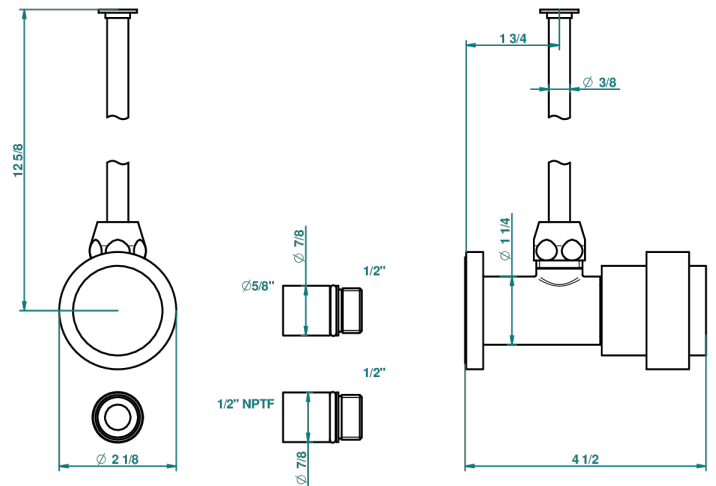

# DIPLOMATE ANILLO LISO

U4A-181/SWC

Angle valve with 3/8 toiletsupply quick adaptator set

THG<sup>®</sup>  
PARIS

34853

21/07/2009

## CARACTERÍSTICAS

- Diplomate anillo liso
- Angle valve with 3/8 toiletsupply quick adaptator set