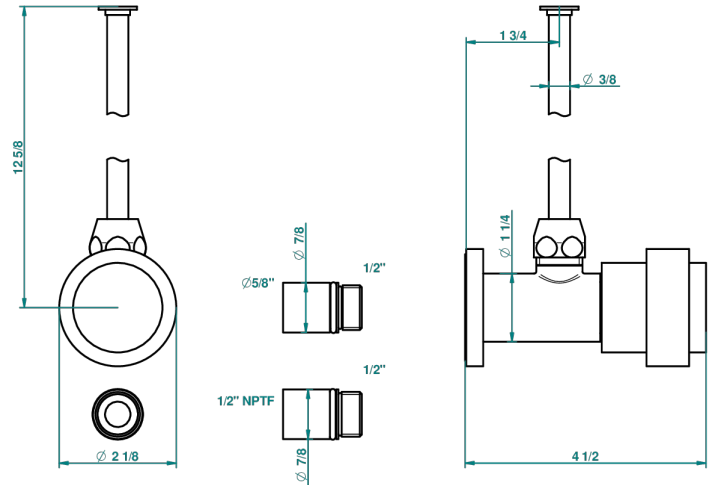

DIPLOMATE SMOOTH RINGS

U4A-181/SWC

Angle supply valve with 3/8" adaptor set for toilet

34853

21/07/2009

CHARACTERISTIC

- Diplomat Smooth rings
- Angle supply valve with 3/8" adaptor set for toilet

AVAILABLE FINITIONS