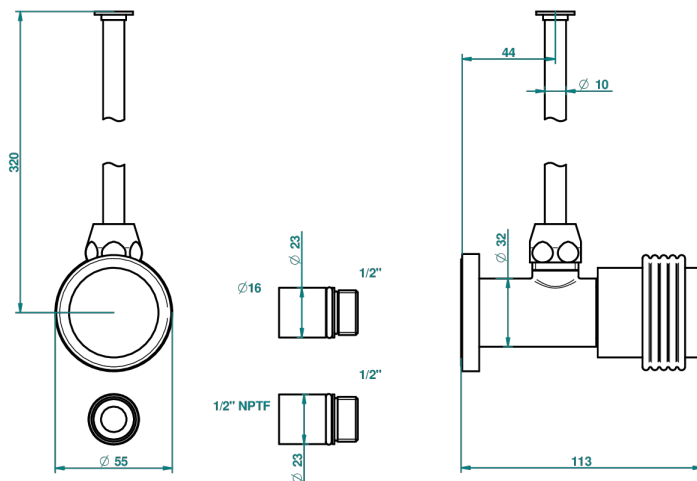

# DIPLOMATE GROOVED RINGS

U4B-181/SWC

Angle supply valve with 3/8" adaptor set for toilet

THG<sup>®</sup>  
PARIS

34852

21/07/2009

## CHARACTERISTIC

- Diplomat Grooved rings
- Angle supply valve with 3/8" adaptor set for toilet