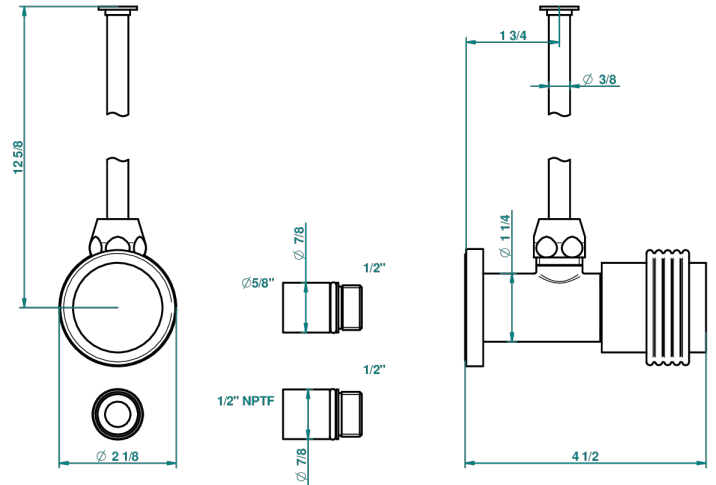

DIPLOMATE GROOVED RINGS

U4B-181/SWC

Angle supply valve with 3/8" adaptor set for toilet

34852

21/07/2009

CHARACTERISTIC

- Diplomat Grooved rings
- Angle supply valve with 3/8" adaptor set for toilet

AVAILABLE FINITIONS