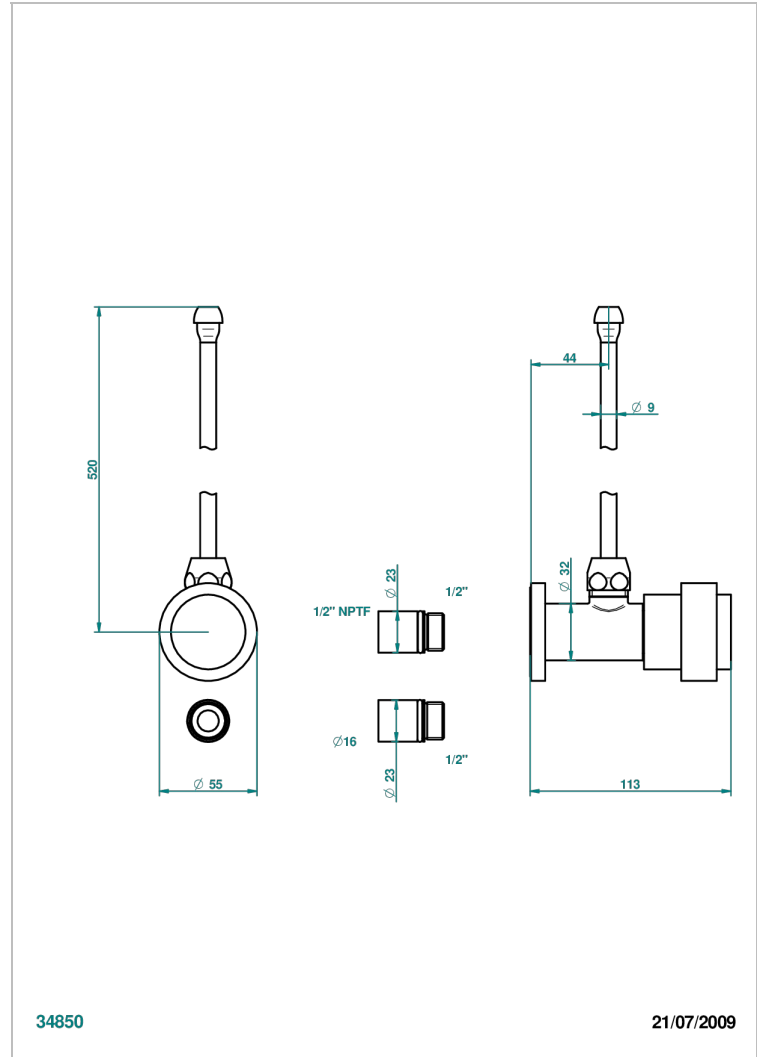

DIPLOMATE SMOOTH RINGS

U4A-181/SLA

Angle supply valve with 3/8" adaptor set

CHARACTERISTIC

- Diplomat Smooth rings
- Angle supply valve with 3/8" adaptor set

AVAILABLE FINITIONS

Black ceram - D30
Blush PVD - H62
Brass color PVD - H49
Brown bronze color PVD - F33
Chrome polished - A02
Chrome polished / gold polished - G02