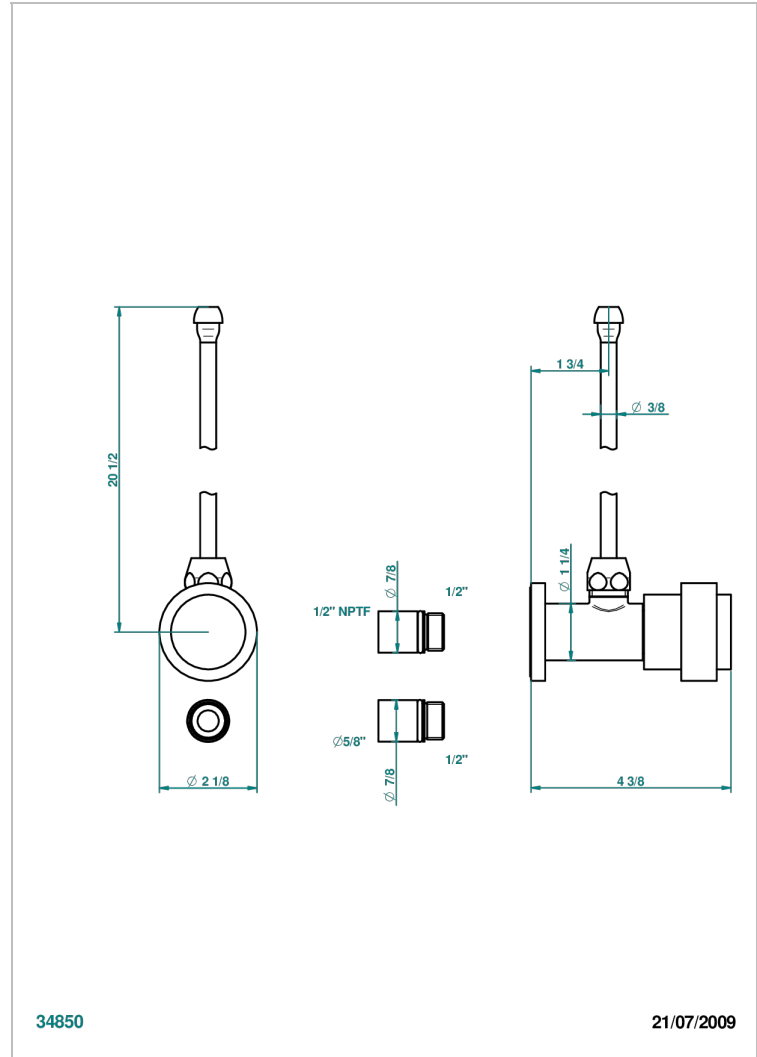

DIPLOMATE SMOOTH RINGS

U4A-181/SLA

Angle supply valve with 3/8" adaptor set

THG[®]
PARIS

CHARACTERISTIC

- Diplomat Smooth rings
- Angle supply valve with 3/8" adaptor set

AVAILABLE FINITIONS

Black ceram - D30
Blush PVD - H62
Brass color PVD - H49
Brown bronze color PVD - F33
Chrome polished - A02
Chrome polished / gold polished - G02