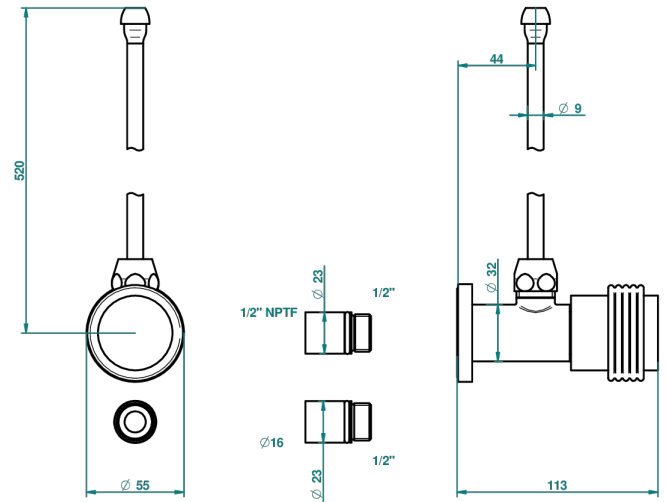

DIPLOMATE ANILLO ANILLADO

U4B-181/SLA

Angle valve with 3/8 supply lavatory quick adaptor set

THG[®]
PARIS

34843

20/07/2009

CARACTERÍSTICAS

- Diplomate anillo anillado
- Angle valve with 3/8 supply lavatory quick adaptor set