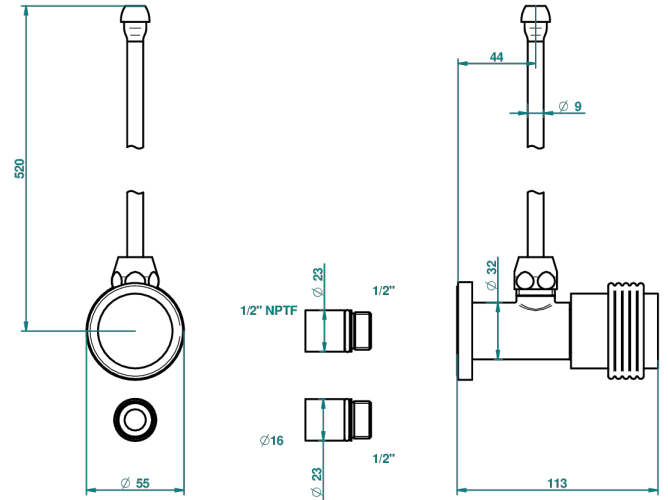

# DIPLOMATE GROOVED RINGS

U4B-181/SLA

Angle supply valve with 3/8" adaptor set

34843

20/07/2009

## CHARACTERISTIC

- Diplomat Grooved rings
- Angle supply valve with 3/8" adaptor set