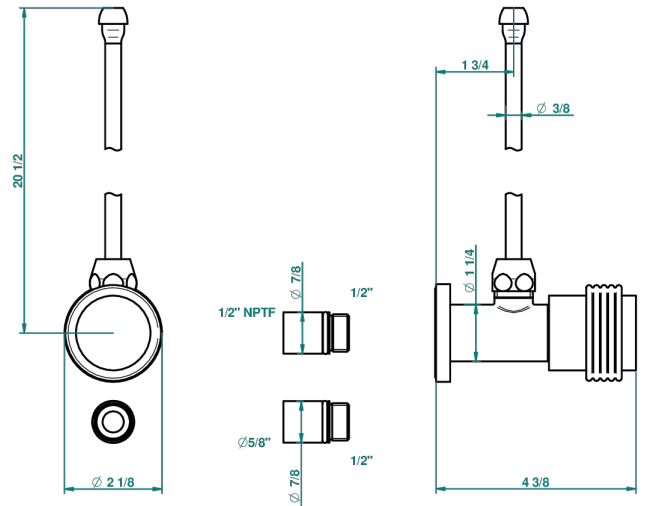

DIPLOMATE ANILLO ANILLADO

U4B-181/SLA

Angle valve with 3/8 supply lavatory quick adaptor set

THG[®]
PARIS

34843

20/07/2009

CARACTERÍSTICAS

- Diplomate anillo anillado
- Angle valve with 3/8 supply lavatory quick adaptor set