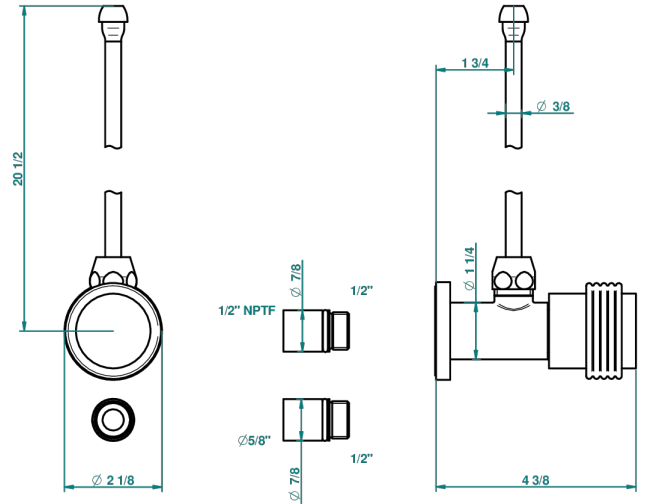

DIPLOMATE GROOVED RINGS

U4B-181/SLA

Angle supply valve with 3/8" adaptor set

34843

20/07/2009

CHARACTERISTIC

- Diplomat Grooved rings
- Angle supply valve with 3/8" adaptor set

AVAILABLE FINITIONS