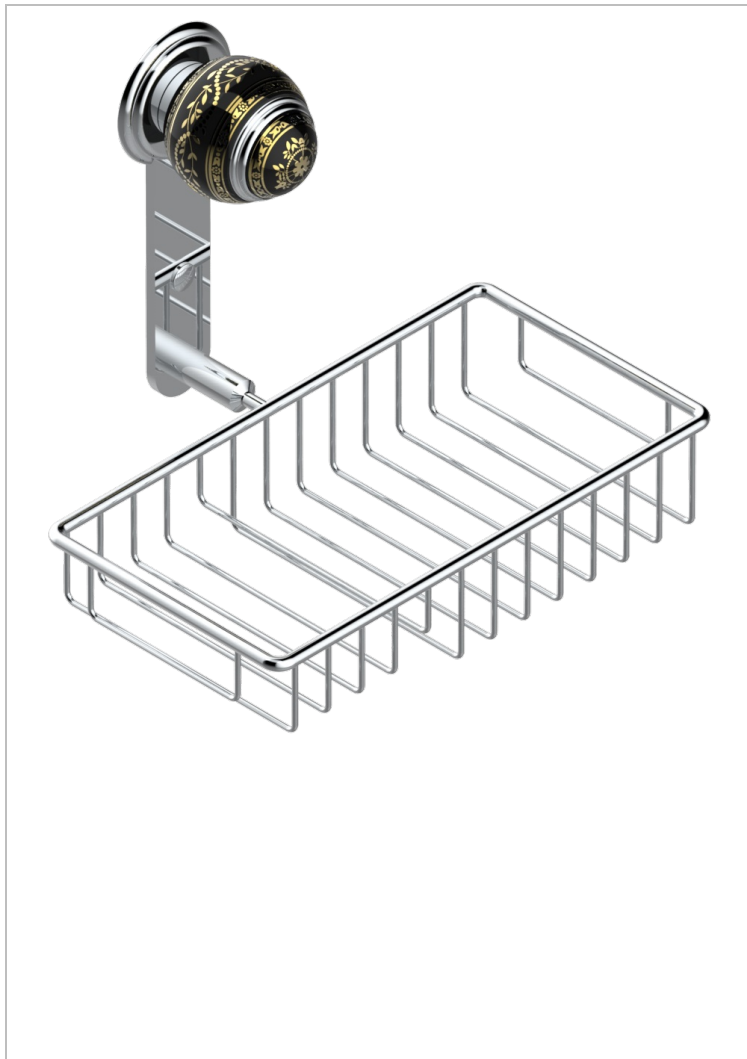

MARQUISE GOLD DECOR

A7F-2620

Soap and sponge holder, wall mounted

CHARACTERISTIC

- Marquise Gold decor
- Soap and sponge holder, wall mounted

AVAILABLE FINITIONS

Black ceram - D30
Blush PVD - H62
Brass color PVD - H49
Brown bronze color PVD - F33
Chrome polished - A02
Chrome polished / gold polished - G02

Copper antique matt, coated - H07
Gold color PVD - H52
Gold mat - F07
Gold polished - F01
Graphite PVD - H64
Light coated bronze - D01

Matt Umber PVD - H67
Matt blush PVD - H60
Matt brass color PVD - H50
Matt brown bronze color PVD - F34
Matt chrome (American satin) - C02
Matt gold color PVD - H53

Matt graphite PVD - H65
Matt nickel (American satin) - C01
Matt nickel color PVD - H56
Nickel antique / Sovereign - H28
Nickel color PVD - H55
Nickel polished - B01

Soft gold - F30
Soft matt gold - F31
Umber PVD - H66