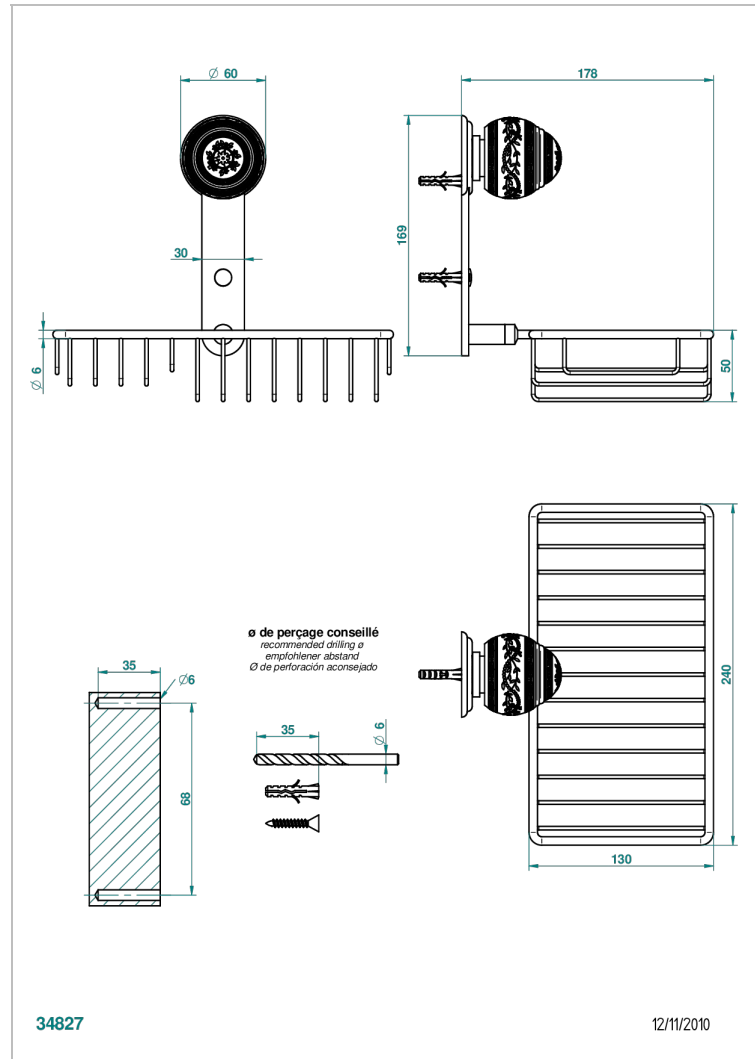

MARQUISE GOLD DECOR

A7F-2620

Soap and sponge holder, wall mounted

CHARACTERISTIC

- Marquise Gold decor
- Soap and sponge holder, wall mounted

AVAILABLE FINITIONS

Black ceram - D30
Blush PVD - H62
Brass color PVD - H49
Brown bronze color PVD - F33
Chrome polished - A02
Chrome polished / gold polished - G02