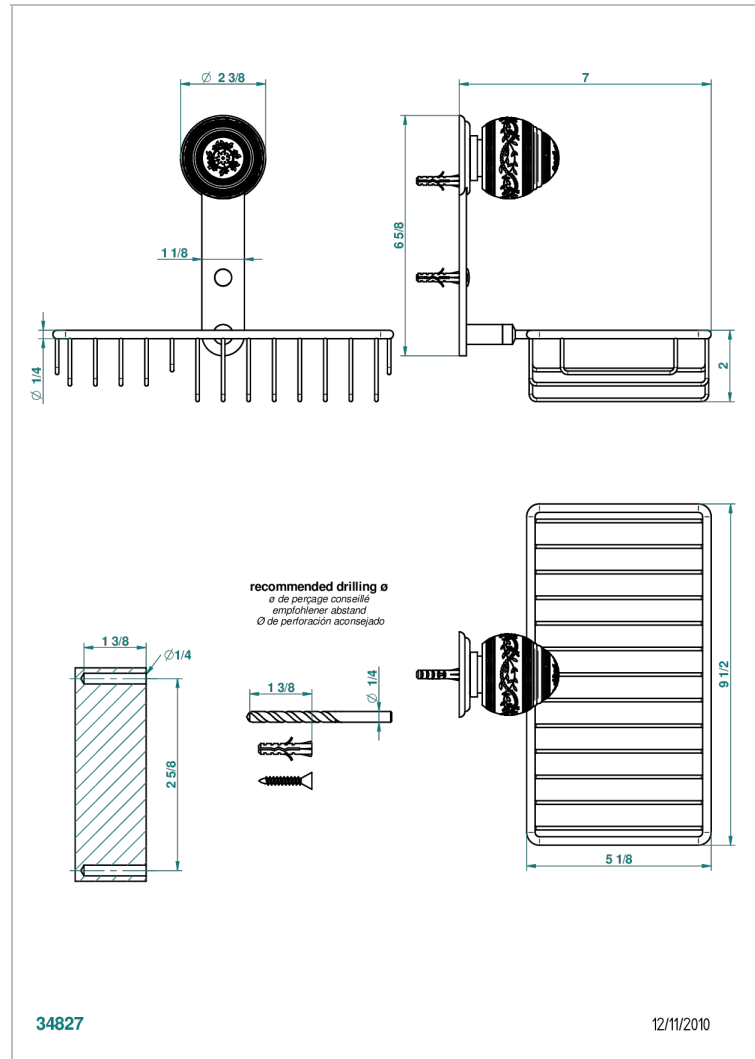

MARQUISE GOLD DECOR

A7F-2620

Soap and sponge holder, wall mounted

CHARACTERISTIC

- Marquise Gold decor
- Soap and sponge holder, wall mounted

AVAILABLE FINITIONS

Black ceram - D30
Blush PVD - H62
Brass color PVD - H49
Brown bronze color PVD - F33
Chrome polished - A02
Chrome polished / gold polished - G02