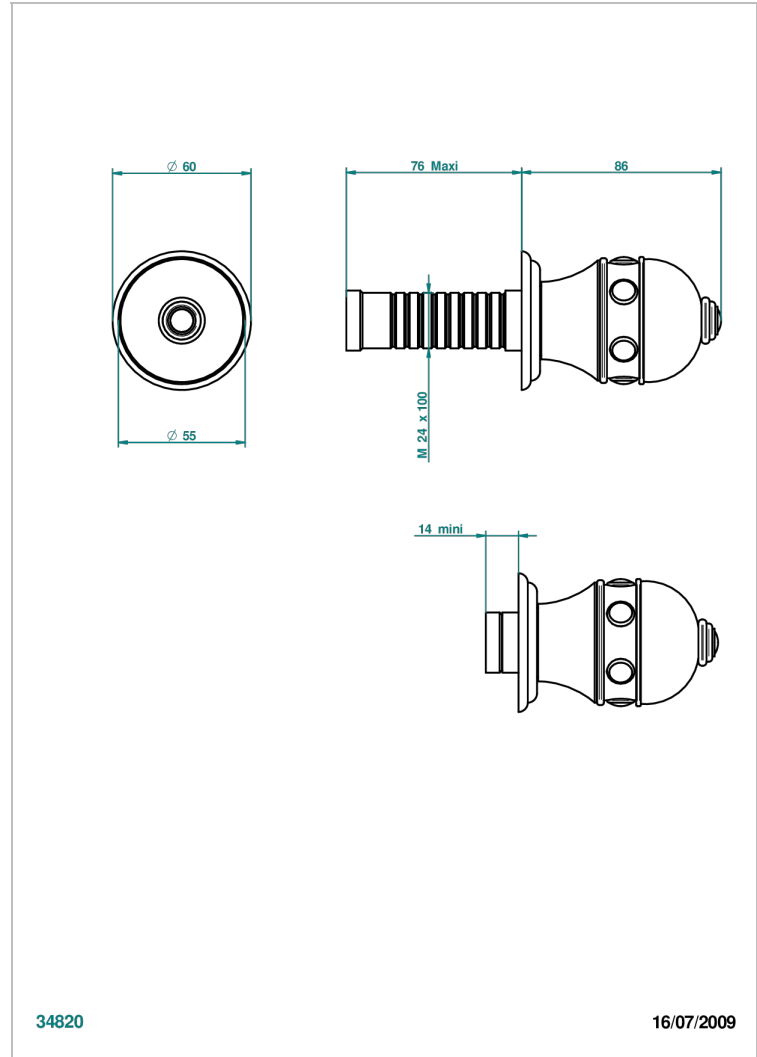

SULLY WHITE ONYX

U1S-30B

Wall volume control 30 & 32 trim

THG[®]
PARIS

34820

16/07/2009

CHARACTERISTIC

- Sully white onyx
- Wall volume control 30 & 32 trim

RELATED SKU'S

- Ref. G00-32CUSA 3/4" Volume control wall valve with ceramic cartridge
- Ref. G00-32HUSA 3/4" Volume control wall valve with ceramic cartridge counterclockwise
- Ref. G00-30CUSA 1/2" volume control wall valve with ceramic cartridge
- Ref. G00-30HUSA 1/2" Volume control wall valve with ceramic cartridge counterclockwise