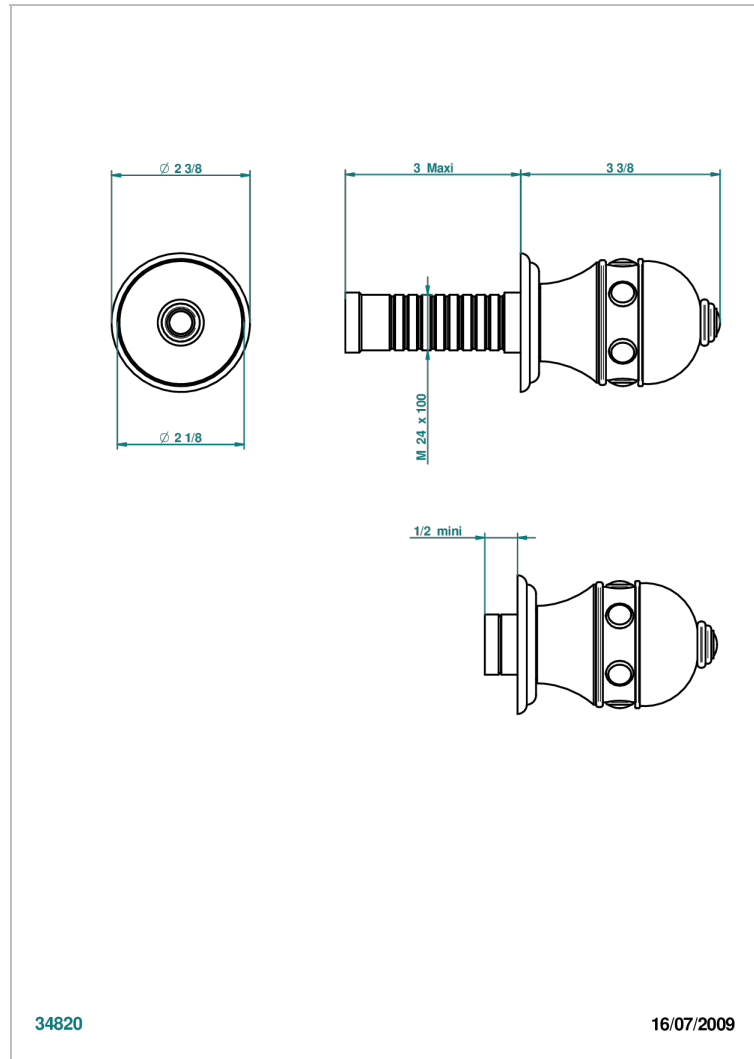

SULLY WHITE ONYX

U1S-30B

Wall volume control 30 & 32 trim

THG[®]
PARIS

34820

16/07/2009

CHARACTERISTIC

- Sully white onyx
- Wall volume control 30 & 32 trim

RELATED SKU'S

- Ref. G00-32CUSA 3/4" Volume control wall valve with ceramic cartridge
- Ref. G00-32HUSA 3/4" Volume control wall valve with ceramic cartridge counterclockwise
- Ref. G00-30CUSA 1/2" volume control wall valve with ceramic cartridge
- Ref. G00-30HUSA 1/2" Volume control wall valve with ceramic cartridge counterclockwise