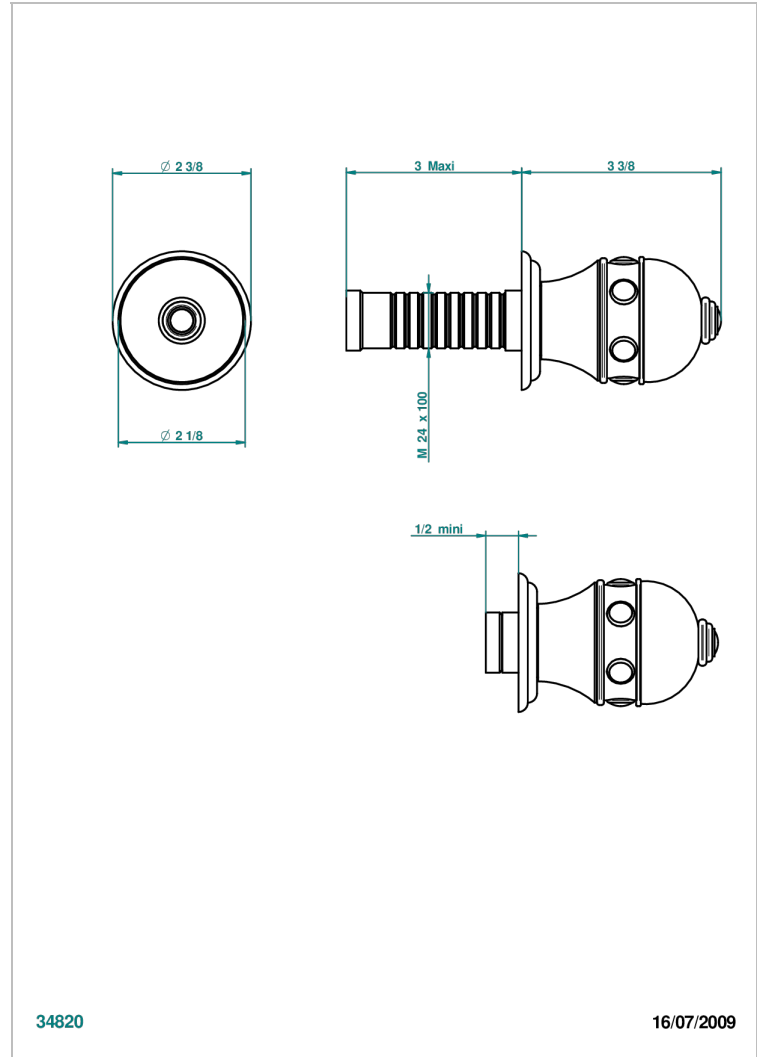

# SULLY WHITE ONYX

U1S-30B

THG<sup>®</sup>  
PARIS

Trim only for wall valve 1/2" ref.30/CA & 30/HA and 3/4" ref.32/CA & 32/HA and diverter ref.50/4VMA

34820

16/07/2009

## CHARACTERISTIC

- Sully white onyx
- Trim only for wall valve 1/2" ref.30/CA & 30/HA and 3/4" ref.32/CA & 32/HA and diverter ref.50/4VMA

## RELATED SKU'S

- Ref. G00-30/CA Wall mounted 1/2" valve body with ceramic head, 1/4 turn left - no trim
- Ref. G00-30/HA Wall mounted 1/2" valve body with ceramic head, 1/4 turn right
- Ref. G00-32/CA Wall mounted 3/4" valve with ceramic head, 1/4 turn left - no trim
- Ref. G00-32/HA Wall mounted 3/4" valve body with ceramic head, 1/4 turn right - no trim

## AVAILABLE FINITIONS

Antique nickel - H28  
Black ceram - D30  
Blush PVD - H62  
Brass color PVD - H49  
Brown bronze color PVD - F33  
Gold color PVD - H52

Graphite PVD - H64  
Matt Umber PVD - H67  
Matt blush PVD - H60  
Matt brass color PVD - H50  
Matt brown bronze color PVD - F34  
Matt chrome - C02