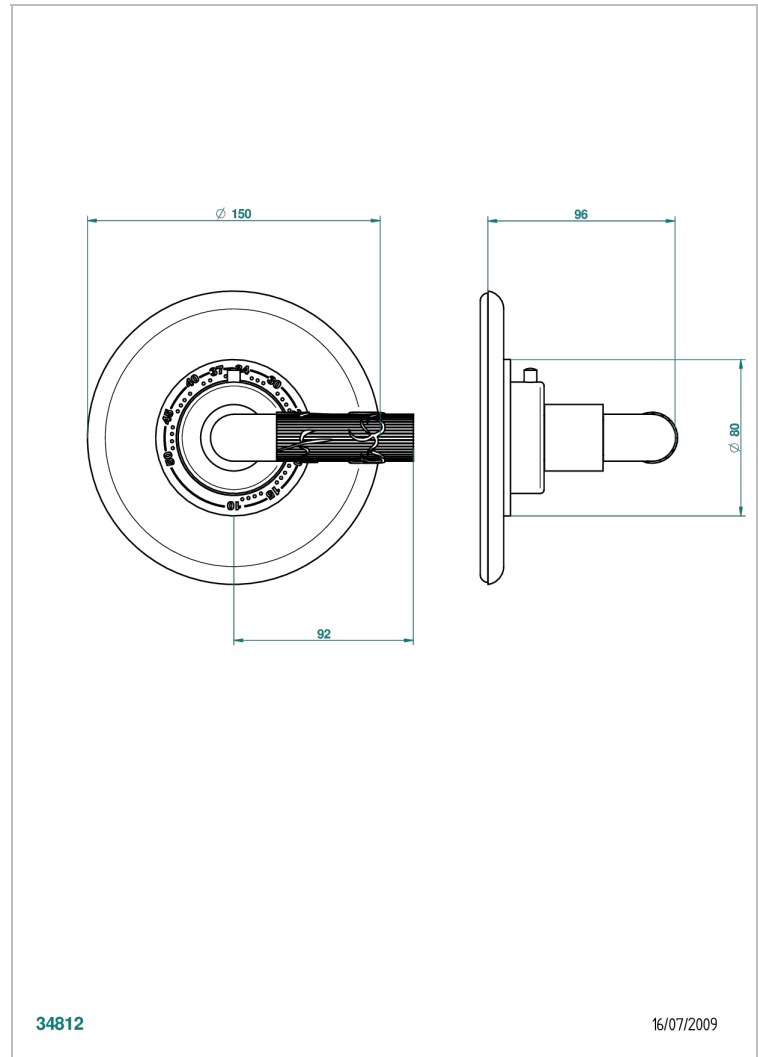

BAMBOU CLEAR CRYSTAL

A35-15EN16EM

Trim plate and handle for eurotherm valve 8200/us & 8300/us

THG[®]
PARIS

CHARACTERISTIC

- BamboU Clear crystal
- Trim plate and handle for eurotherm valve 8200/us & 8300/us