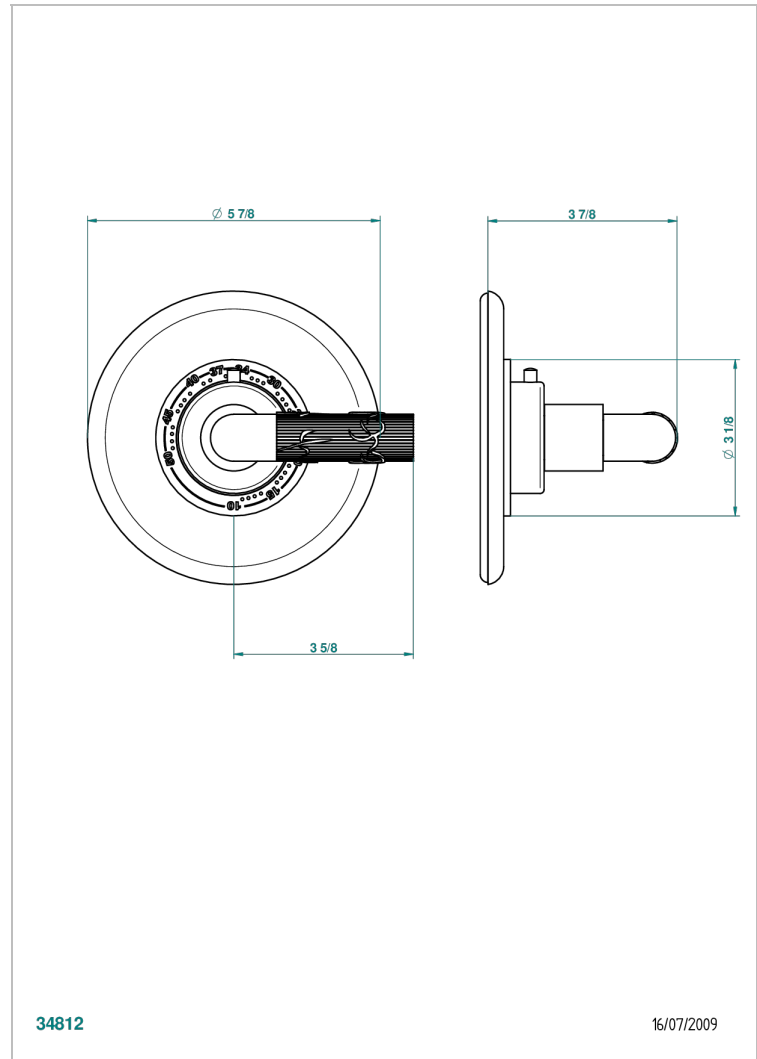

BAMBOU CLEAR CRYSTAL

A35-15EN16EM

Trim plate and handle for eurotherm valve 8200/us & 8300/us

THG[®]
PARIS

CHARACTERISTIC

- BamboU Clear crystal
- Trim plate and handle for eurotherm valve 8200/us & 8300/us