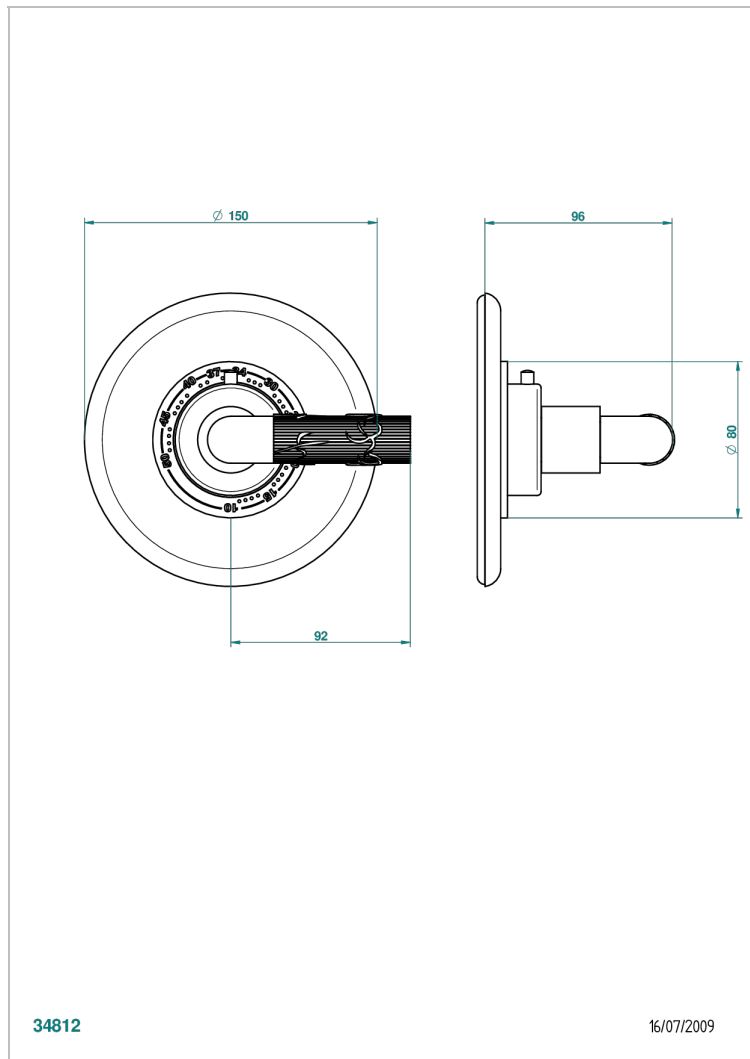

BAMBOU CLEAR CRYSTAL

A35-15EN16EM

Trim for Eurotherm thermostat n° 8105N, 8200N, 8300

THG[®]
PARIS

CHARACTERISTIC

- Bamboü Clear crystal
- Trim for Eurotherm thermostat n° 8105N, 8200N, 8300

RELATED SKU'S

- Ref. G00-8105N 1/2" Eurotherm thermostat, 40 l/min with wax cartridge
- Ref. G00-8200N 3/4" Eurotherm thermostat, 80 l/min