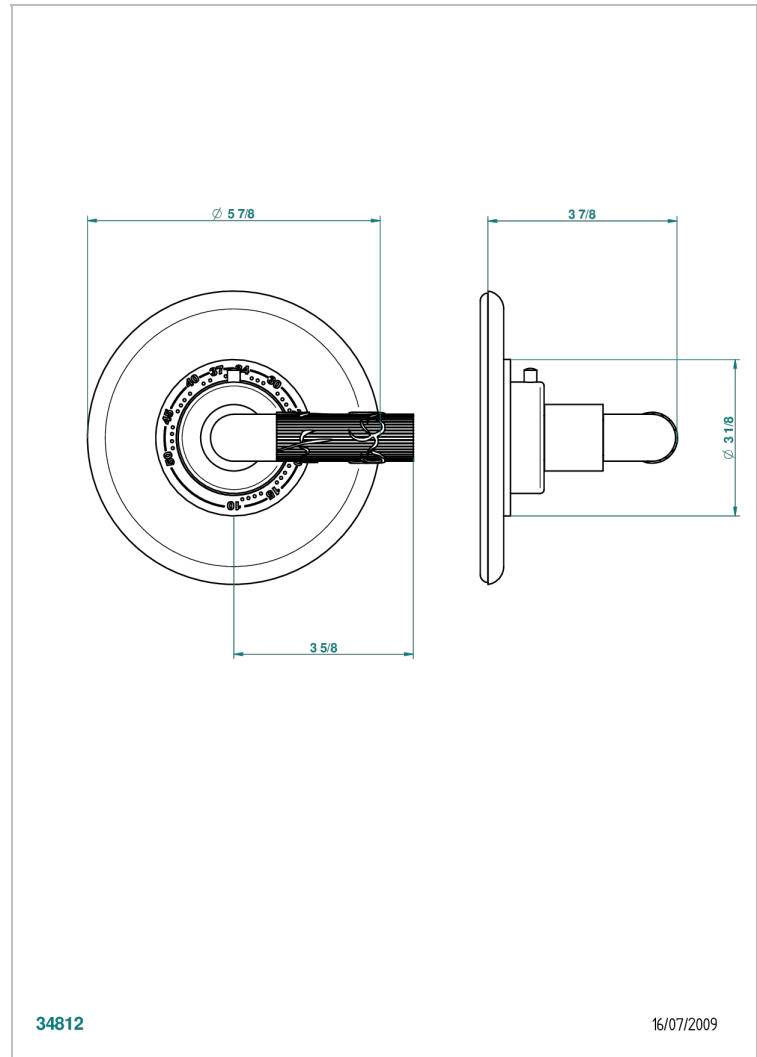

BAMBOU CLEAR CRYSTAL

A35-15EN16EM

Trim for Eurotherm thermostat n° 8105N, 8200N, 8300

THG[®]
PARIS

CHARACTERISTIC

- Bamboü Clear crystal
- Trim for Eurotherm thermostat n° 8105N, 8200N, 8300

RELATED SKU'S

- Ref. G00-8105N 1/2" Eurotherm thermostat, 40 l/min with wax cartridge
- Ref. G00-8200N 3/4" Eurotherm thermostat, 80 l/min