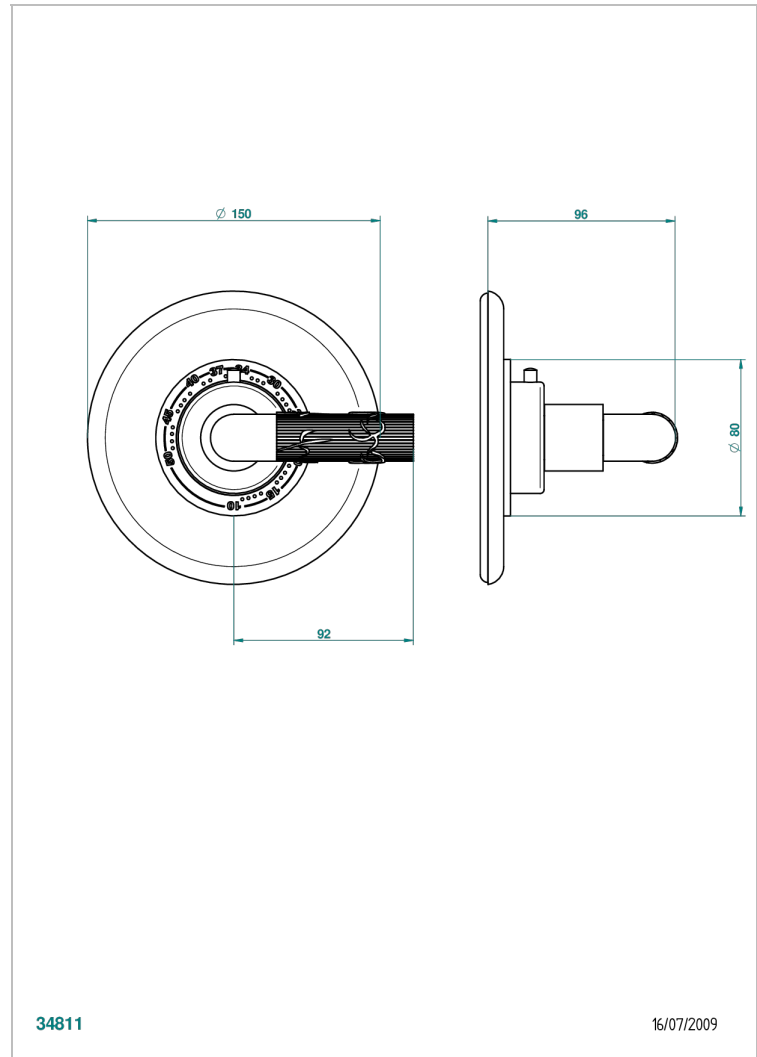

# BAMBOU AMBER CRYSTAL

A34-15EN16EM

Trim plate and handle for eurotherm valve 8200/us & 8300/us

THG<sup>®</sup>  
PARIS

## CHARACTERISTIC

- BamboU Amber crystal
- Trim plate and handle for eurotherm valve 8200/us & 8300/us