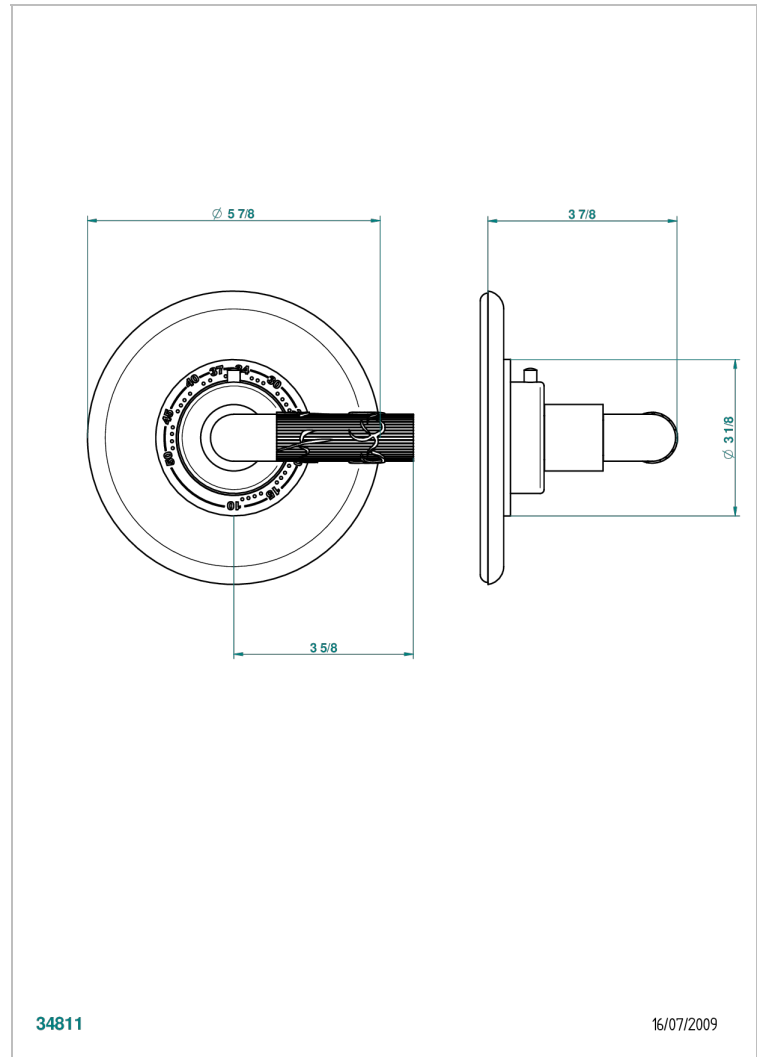

BAMBOU AMBER CRYSTAL

A34-15EN16EM

Trim plate and handle for eurotherm valve 8200/us & 8300/us

THG[®]
PARIS

CHARACTERISTIC

- BamboU Amber crystal
- Trim plate and handle for eurotherm valve 8200/us & 8300/us