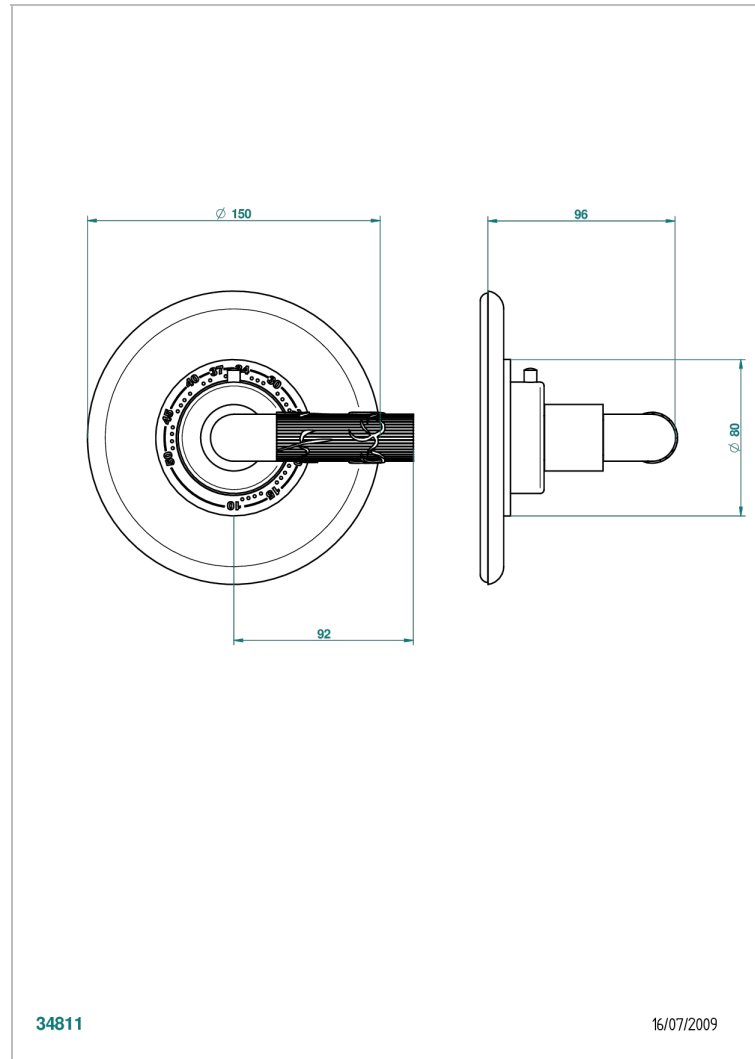

# BAMBOU AMBER CRYSTAL

A34-15EN16EM

Trim for Eurotherm thermostat n° 8105N, 8200N, 8300

THG<sup>®</sup>  
PARIS

## CHARACTERISTIC

- BamboU Amber crystal
- Trim for Eurotherm thermostat n° 8105N, 8200N, 8300

## RELATED SKU'S

- Ref. G00-8105N 1/2" Eurotherm thermostat, 40 l/min with wax cartridge
- Ref. G00-8200N 3/4" Eurotherm thermostat, 80 l/min