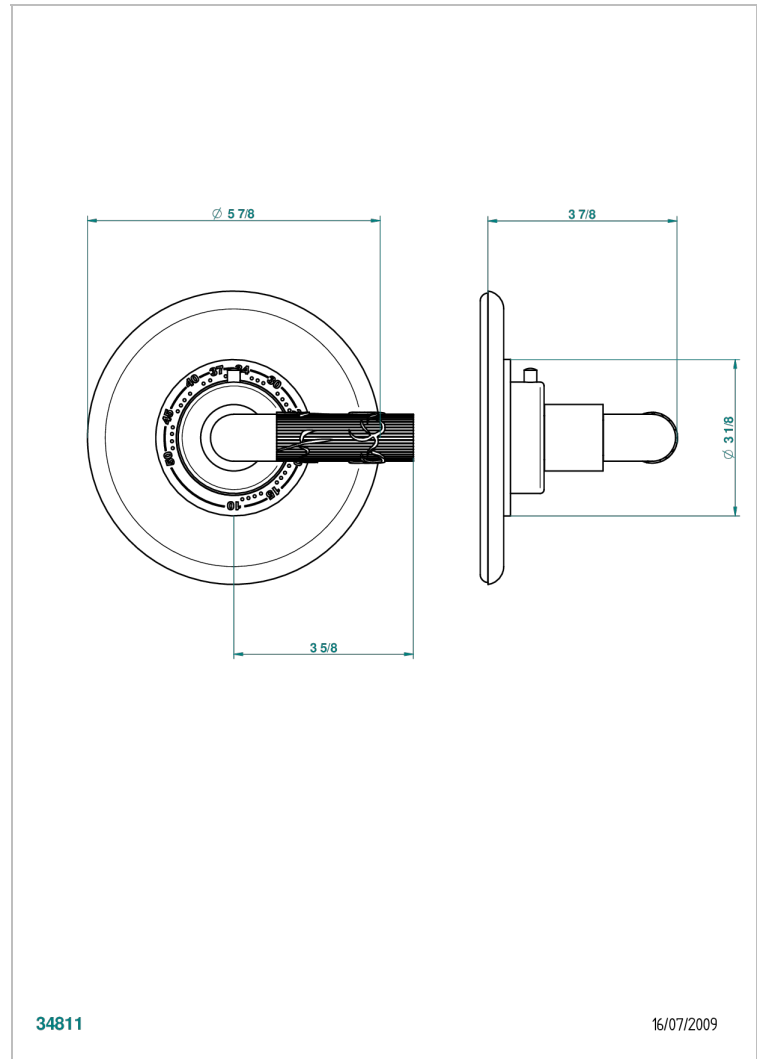

BAMBOU AMBER CRYSTAL

A34-15EN16EM

Trim for Eurotherm thermostat n° 8105N, 8200N, 8300

THG[®]
PARIS

CHARACTERISTIC

- BamboU Amber crystal
- Trim for Eurotherm thermostat n° 8105N, 8200N, 8300

RELATED SKU'S

- Ref. G00-8105N 1/2" Eurotherm thermostat, 40 l/min with wax cartridge
- Ref. G00-8200N 3/4" Eurotherm thermostat, 80 l/min