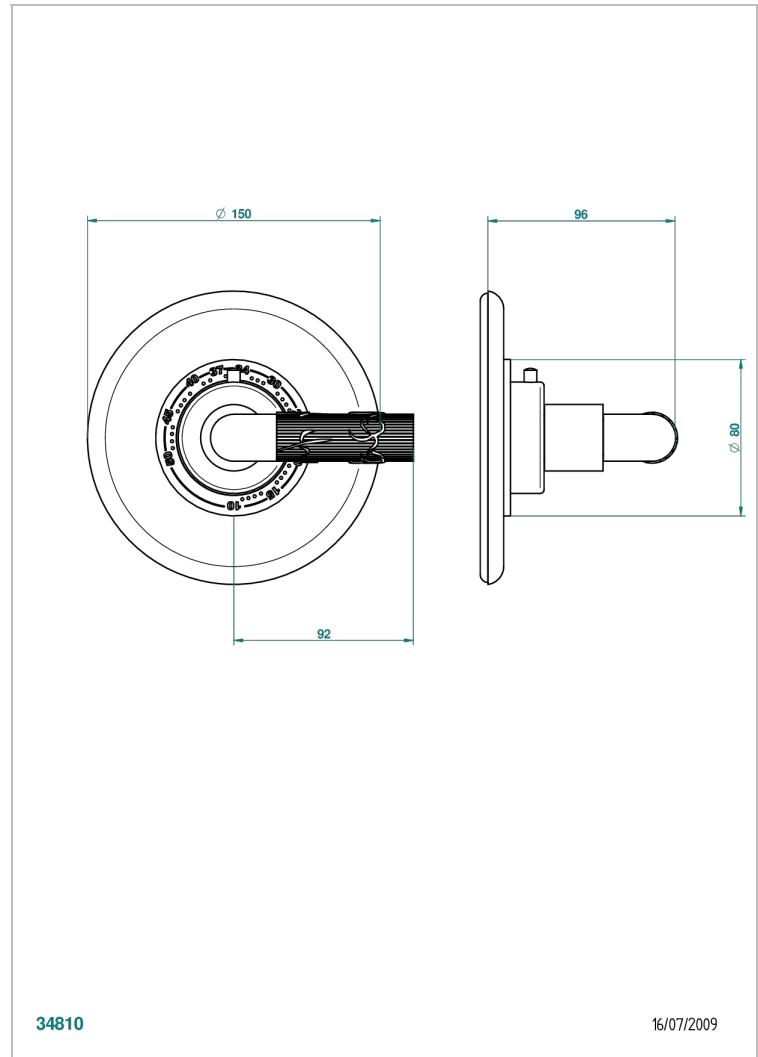

BAMBOU BLACK CRYSTAL

A33-15EN16EM

Trim plate and handle for eurotherm valve 8200/us & 8300/us

THG[®]
PARIS

CHARACTERISTIC

- Bambou Black crystal
- Trim plate and handle for eurotherm valve 8200/us & 8300/us