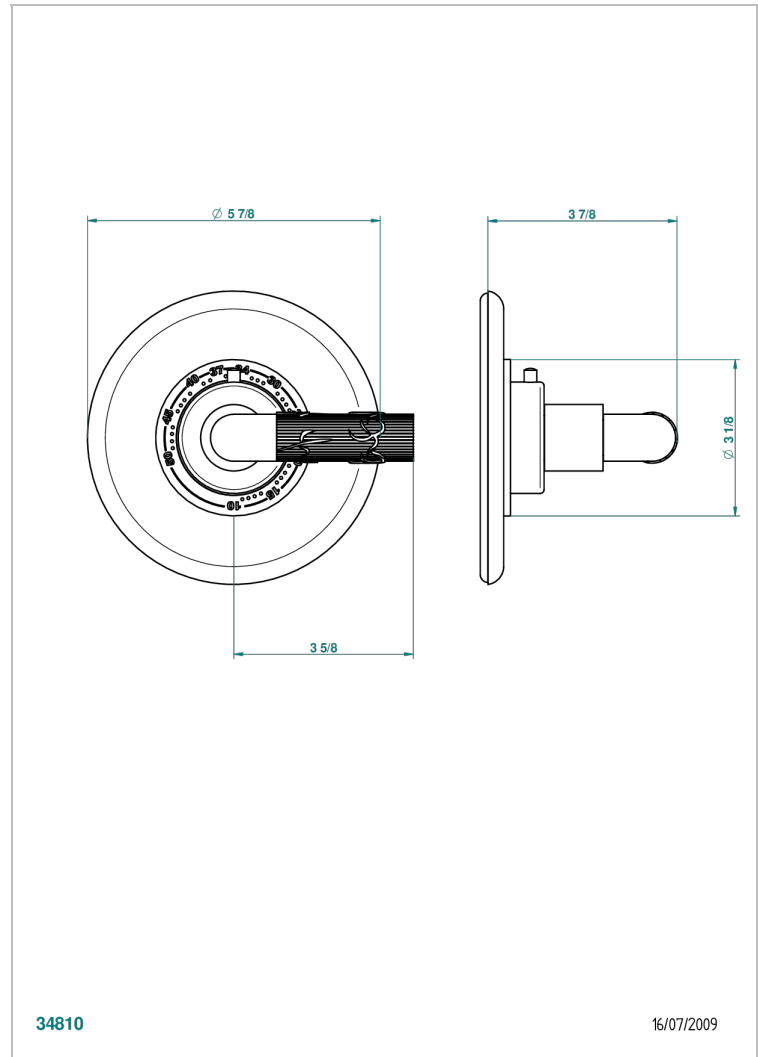

# BAMBOU BLACK CRYSTAL

A33-15EN16EM

Trim plate and handle for eurotherm valve 8200/us & 8300/us

THG<sup>®</sup>  
PARIS

34810

16/07/2009

## CHARACTERISTIC

- Bambou Black crystal
- Trim plate and handle for eurotherm valve 8200/us & 8300/us