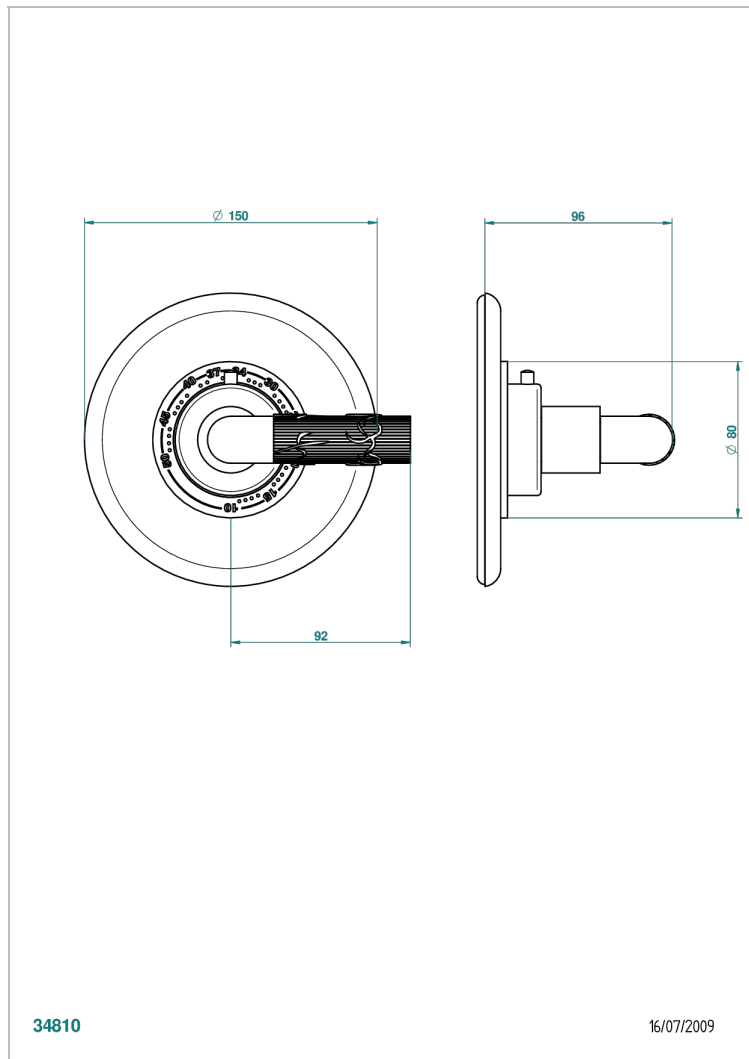

BAMBOU BLACK CRYSTAL

A33-15EN16EM

Trim for Eurotherm thermostat n° 8105N, 8200N, 8300

THG[®]
PARIS

CHARACTERISTIC

- BamboU Black crystal
- Trim for Eurotherm thermostat n° 8105N, 8200N, 8300

RELATED SKU'S

- Ref. G00-8105N 1/2" Eurotherm thermostat, 40 l/min with wax cartridge
- Ref. G00-8200N 3/4" Eurotherm thermostat, 80 l/min